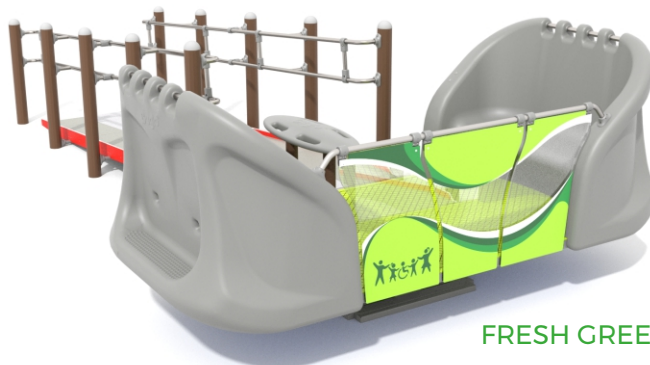

1231

OCEAN BLUE

SOCIALIZING

BALANCING

SENSORIAL
INTEGRATION

INFORMATION ABOUT THE PRODUCT

Dimensions	659 x 353 cm
Safety zone	959 x 679 cm
Safety zone area	51,133 m ²
Overall height	163 cm
Free fall height	72 cm
Amount of users	10
Product complies with EN 1176-1:2017-12	YES
Availability of spare parts	YES
Age range	1-12
According to EN 1176-1:2017-12 norm, the product requires applying a safety surface according to the product's free fall height.	

FRESH GREEN

1231

SCALE 1:200

MATERIALS:

<p>STEEL ELEMENTS: Ø114 PIPES</p>	<p>HANDRAILS: STAINLESS STEEL AISI304</p>	<p>RAMP AND DECK: STEEL FRAME + HPL 6 MM</p>	<p>SEE THROUGH POLYCARBONATE PANELS</p>

Swing can be used as a solo unit, or at the same time, be a great addition for Ellipsum series.

Swinging unit, designed purposely for children with walking disabilities.

Unit is equipped with safe and ergonomic seats with handles.

Due to sheer area of the unit, it's safe to play for all children.