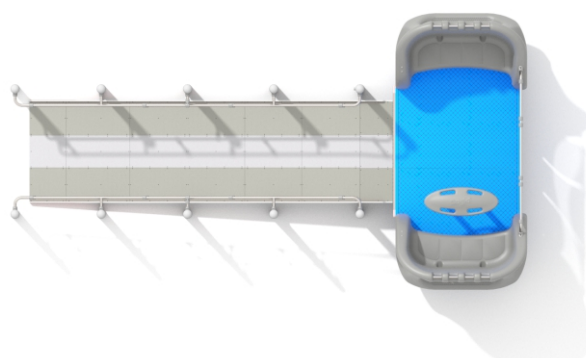

1231

OCEAN BLUE

SOCIALIZING

BALANCING

SENSORIAL
INTEGRATION

INFORMATION ABOUT THE PRODUCT

Dimensions	659 x 353 cm
Safety zone	959 x 679 cm
Safety zone area	51,133 m ²
Overall height	163 cm
Free fall height	72 cm
Amount of users	10
Product complies with EN 1176-1:2017-12	YES
Availability of spare parts	YES
Age range	1-12
According to EN 1176-1:2017-12 norm, the product requires applying a safety surface according to the product's free fall height.	

FRESH GREEN

1231

SCALE 1:200

MATERIALS:

<p>STEEL ELEMENTS: Ø114 PIPES</p>	<p>HANDRAILS: STAINLESS STEEL AISI304</p>	<p>RAMP AND DECK: STEEL FRAME + HPL 6 MM</p>	<p>SEE THROUGH POLYCARBONATE PANELS</p>

Swing can be used as a solo unit, or at the same time, be a great addition for Ellipsum series.

Swinging unit, designed purposely for children with walking disabilities.

Unit is equipped with safe and ergonomic seats with handles.

Due to sheer area of the unit, it's safe to play for all children.