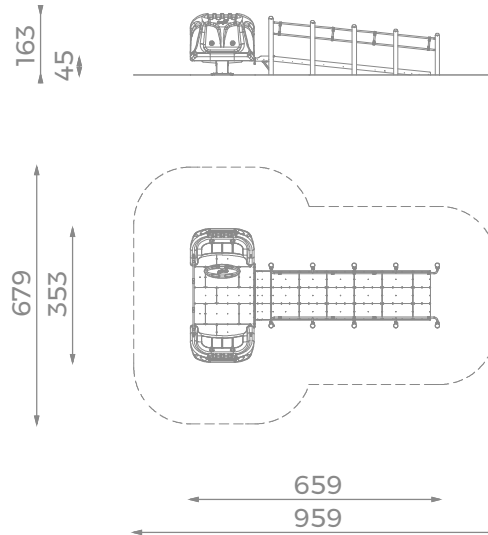

1231

OCEAN BLUE

SOCIALIZING

BALANCING

SENSORIAL
INTEGRATION

INFORMATION ABOUT THE PRODUCT

Dimensions	659 x 353 cm
Safety zone	959 x 679 cm
Safety zone area	51,133 m ²
Overall height	163 cm
Free fall height	72 cm
Amount of users	10
Product complies with EN 1176-1:2017-12	YES
Availability of spare parts	YES
Age range	1-12
According to EN 1176-1:2017-12 norm, the product requires applying a safety surface according to the product's free fall height.	

FRESH GREEN

1231

SCALE 1:200

MATERIALS:

<p>STEEL ELEMENTS: Ø114 PIPES</p>	<p>HANDRAILS: STAINLESS STEEL AISI304</p>	<p>RAMP AND DECK: STEEL FRAME + HPL 6 MM</p>	<p>SEE THROUGH POLYCARBONATE PANELS</p>

Swing can be used as a solo unit, or at the same time, be a great addition for Ellipsum series.