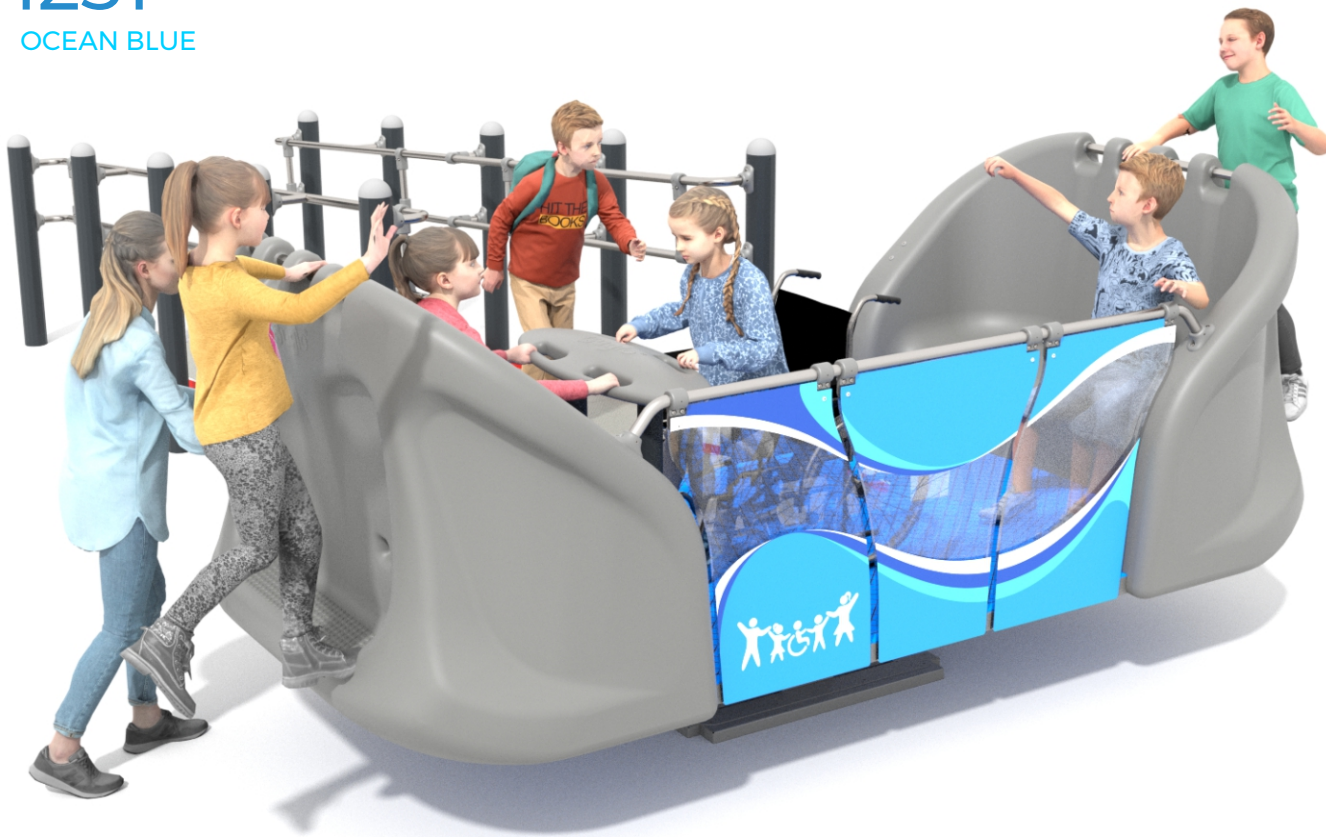

1231

OCEAN BLUE

SOCIALIZING

BALANCING

SENSORIAL
INTEGRATION

INFORMATION ABOUT THE PRODUCT

Dimensions	659 x 353 cm
Safety zone	959 x 679 cm
Safety zone area	51,133 m ²
Overall height	163 cm
Free fall height	72 cm
Amount of users	10
Product complies with EN 1176-1:2017-12	YES
Availability of spare parts	YES
Age range	1-12
According to EN 1176-1:2017-12 norm, the product requires applying a safety surface according to the product's free fall height.	

FRESH GREEN

1231

SCALE 1:200

MATERIALS:

<p>STEEL ELEMENTS: Ø114 PIPES</p>	<p>HANDRAILS: STAINLESS STEEL AISI304</p>	<p>RAMP AND DECK: STEEL FRAME + HPL 6 MM</p>	<p>SEE THROUGH POLYCARBONATE PANELS</p>

Swing can be used as a solo unit, or at the same time, be a great addition for Ellipsum series.

Swinging unit, designed purposely for children with walking disabilities.

Unit is equipped with safe and ergonomic seats with handles.

Due to sheer area of the unit, it's safe to play for all children.