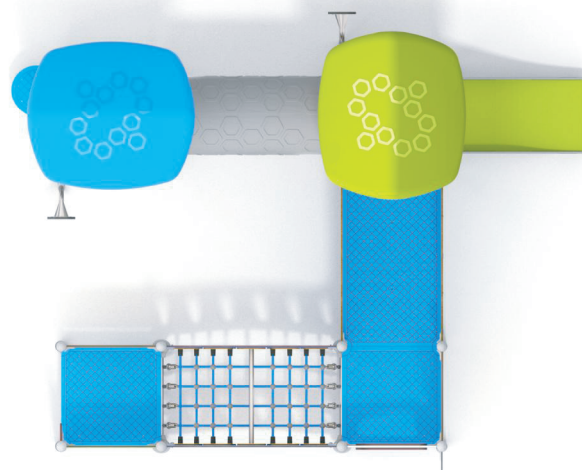

7121

SLIDING

FUN

INTEGRATION

7121

PRODUCT DESCRIPTION

Dimensions: 328 x 404 cm
Impact area: 628 x 754 cm
Overall Height: 232 cm
Free Fall Height: 59 cm

Availability of spare parts: YES
Product compliant with EN 1176-2008: YES
Age group: 1 - 8 years

You must pay attention to the direction of the location of the slide made of stainless steel. The steel part of the slide cannot be directed to the south because it may up (get very hot).