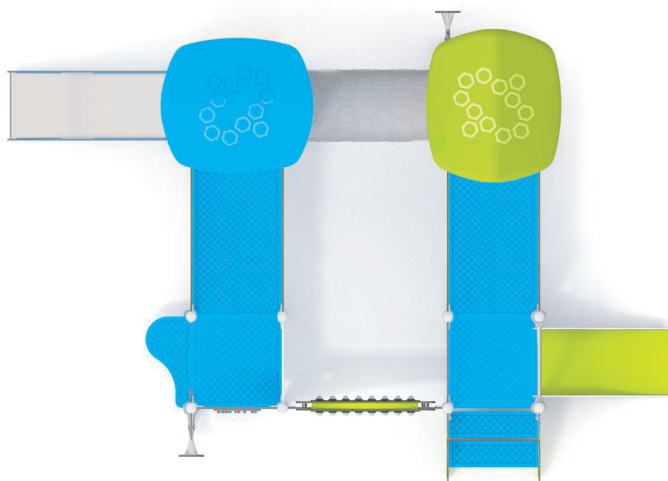

7116

SLIDING

FUN

INTEGRATION

7116

PRODUCT DESCRIPTION

Dimensions: 510 x 363 cm
Impact area: 910 x 663 cm
Overall Height: 262 cm
Free Fall Height: 89 cm

Availability of spare parts: YES
Product compliant with EN 1176-2008: YES
Age group: 1 - 8 years

You must pay attention to the direction of the location of the slide made of stainless steel. The steel part of the slide cannot be directed to the south because it may up (get very hot).