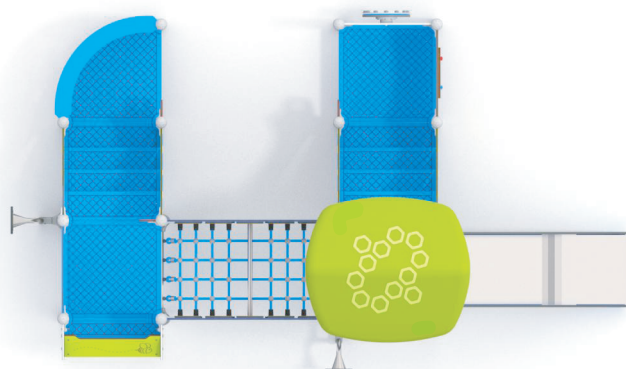

7115

SLIDING

FUN

INTEGRATION

7115

## PRODUCT DESCRIPTION

Dimensions: 445 x 256 cm  
Impact area: 795 x 556 cm  
Overall Height: 281 cm  
Free Fall Height: 90 cm

Availability of spare parts: YES  
Product compliant with EN 1176-2008: YES  
Age group: 1 - 8 years

You must pay attention to the direction of the location of the slide made of stainless steel. The steel part of the slide cannot be directed to the south because it may up (get very hot).