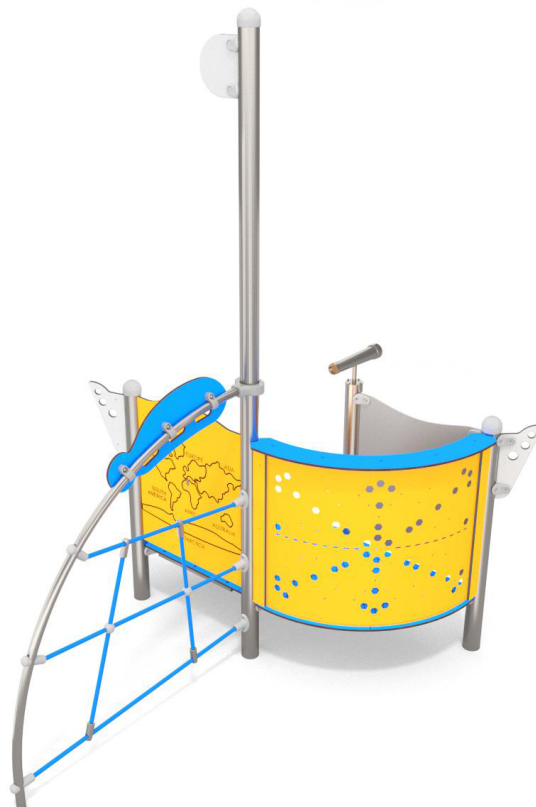

CLIMBING

FUN

INTEGRATION

7113

PRODUCT DESCRIPTION

Dimensions: 175 x 214 cm
Impact area: 475 x 514 cm
Overall Height: 264 cm
Free Fall Height: 129 cm

Availability of spare parts: YES
Product compliant with EN 1176-2008: YES
Age group: 1 - 8 years