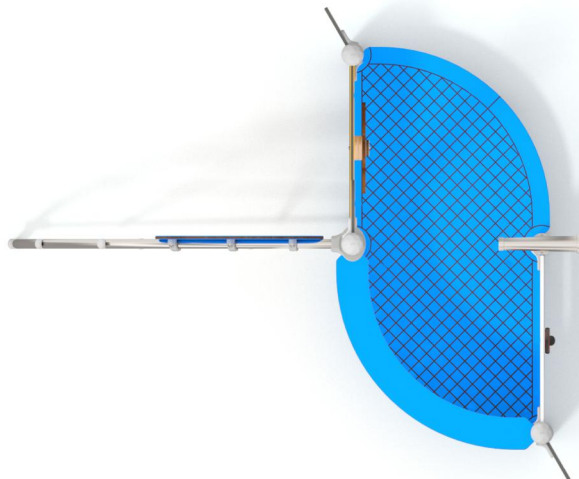

CLIMBING

FUN

INTEGRATION

7113

PRODUCT DESCRIPTION

Dimensions: 175 x 214 cm
Impact area: 475 x 514 cm
Overall Height: 264 cm
Free Fall Height: 129 cm

Availability of spare parts: YES
Product compliant with EN 1176-2008: YES
Age group: 1 - 8 years