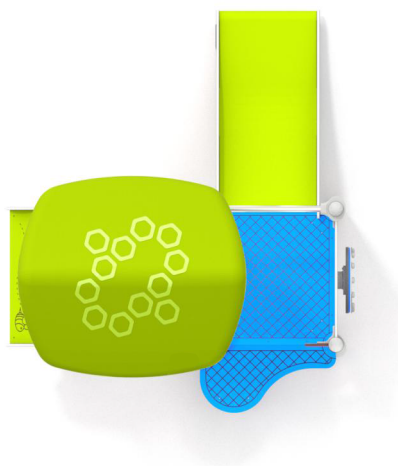

7110

SLIDING

FUN

INTEGRATION

7110

PRODUCT DESCRIPTION

Dimensions: 180 x 208 cm
Impact area: 480 x 558 cm
Overall Height: 232 cm
Free Fall Height: 59 cm

Availability of spare parts: YES
Product compliant with EN 1176-2008: YES
Age group: 1 - 8 years

You must pay attention to the direction of the location of the slide made of stainless steel. The steel part of the slide cannot be directed to the south because it may up (get very hot).