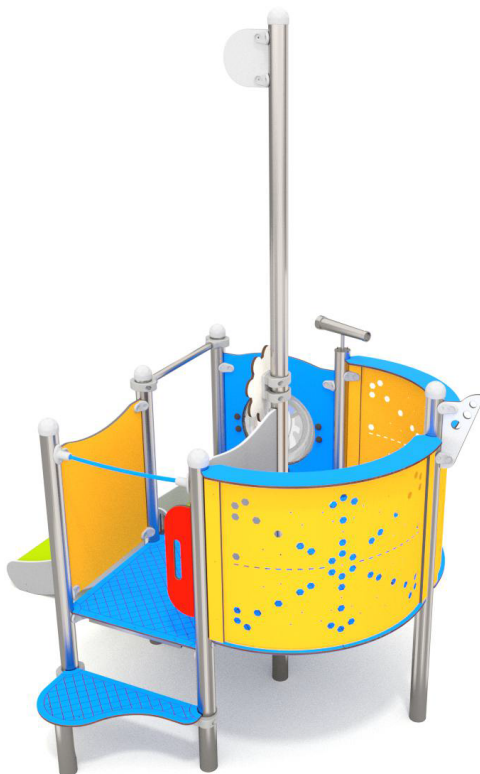

7108

SLIDING

FUN

INTEGRATION

7108

## PRODUCT DESCRIPTION

Dimensions: 192 x 263 cm  
Impact area: 492 x 613 cm  
Overall Height: 274 cm  
Free Fall Height: 67 cm

Availability of spare parts: YES  
Product compliant with EN 1176-2008: YES  
Age group: 1 - 8 years

You must pay attention to the direction of the location of the slide made of stainless steel. The steel part of the slide cannot be directed to the south because it may up (get very hot).