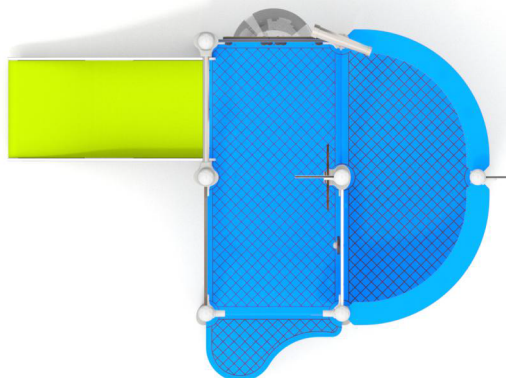

7108

SLIDING

FUN

INTEGRATION

7108

## PRODUCT DESCRIPTION

Dimensions: 192 x 263 cm  
Impact area: 492 x 613 cm  
Overall Height: 274 cm  
Free Fall Height: 67 cm

Availability of spare parts: YES  
Product compliant with EN 1176-2008: YES  
Age group: 1 - 8 years

You must pay attention to the direction of the location of the slide made of stainless steel. The steel part of the slide cannot be directed to the south because it may up (get very hot).