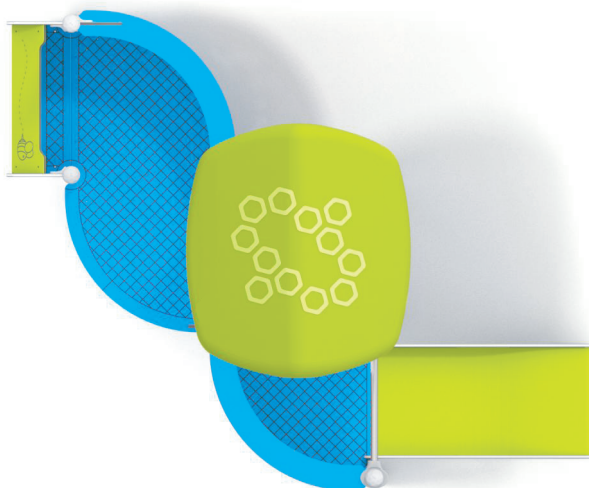

7105

SLIDING

FUN

INTEGRATION

7105

## PRODUCT DESCRIPTION

Dimensions: 222 x 272 cm  
Impact area: 522 x 622 cm  
Overall Height: 232 cm  
Free Fall Height: 59 cm

Availability of spare parts: YES  
Product compliant with EN 1176-2008: YES  
Age group: 1 - 8 years

You must pay attention to the direction of the location of the slide made of stainless steel. The steel part of the slide cannot be directed to the south because it may up (get very hot).