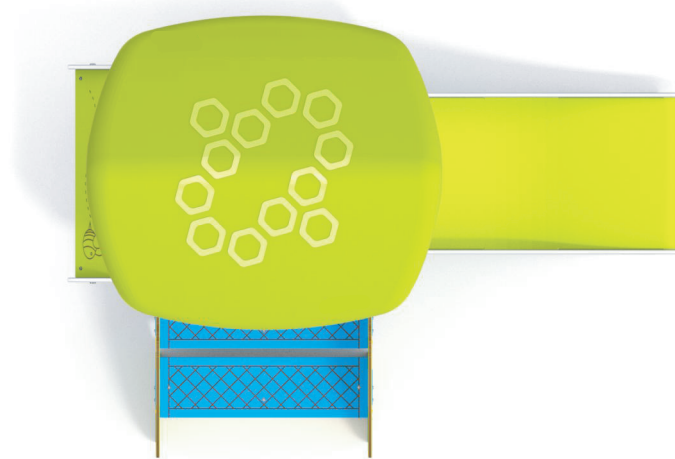

7101

SLIDING

FUN

INTEGRATION

7101

PRODUCT DESCRIPTION

Dimensions: 146 x 202 cm
Impact area: 446 x 552 cm
Overall Height: 232 cm
Free Fall Height: 59 cm

Availability of spare parts: YES
Product compliant with EN 1176-2008: YES
Age group: 1 - 8 years

You must pay attention to the direction of the location of the slide made of stainless steel. The steel part of the slide cannot be directed to the south because it may up (get very hot).