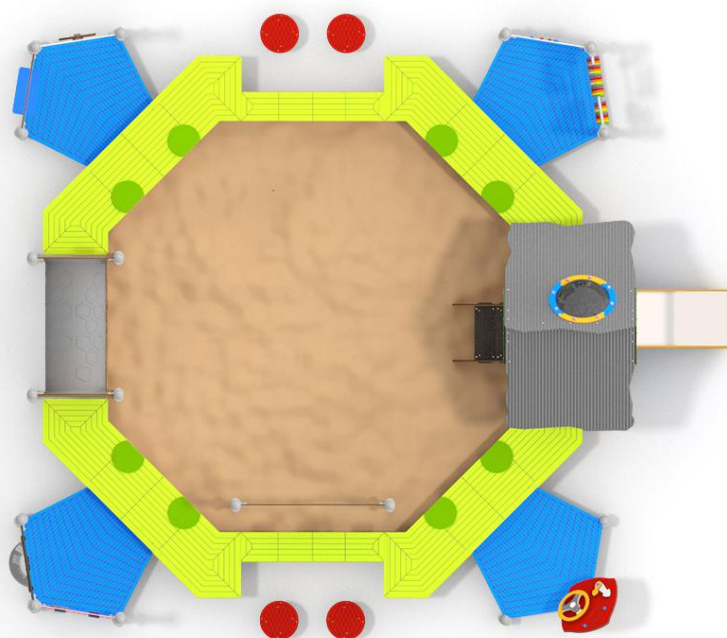

7043

SLIDING

FUN

INTEGRATION

7043

## PRODUCT DESCRIPTION

Dimensions: 660 x 578 cm  
Impact area: 1010 x 878 cm  
Overall Height: 219 cm  
Platform Height: 23, 39, 59 cm  
Free Fall Height: 59 cm

Availability of spare parts: YES  
Product compliant with EN 1176-1:2017: YES  
Age group: 1 - 8 years

You must pay attention to the direction of the location of the slide made of stainless steel. The steel part of the slide cannot be directed to the south because it may up (get very hot).