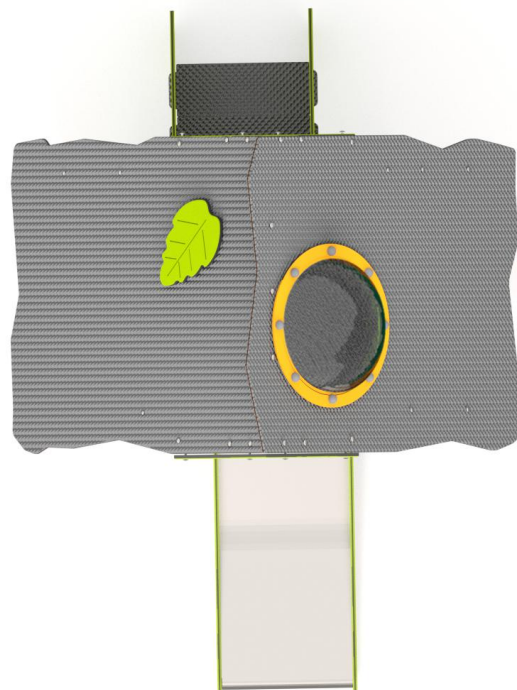

7030

FUN

INTEGRATION

7030

PRODUCT DESCRIPTION

Dimensions: 193 x 259 cm
Impact area: 494 x 609 cm
Total height: 218 cm
Free fall height: 59 cm

Availability of spare parts: YES
Product compliant with EN 1176:2008: YES
Age group: 1-8 years

You must pay attention to the direction of the location of the slide made of stainless steel. The steel part of the slide cannot be directed to the south because it may up (get very hot).