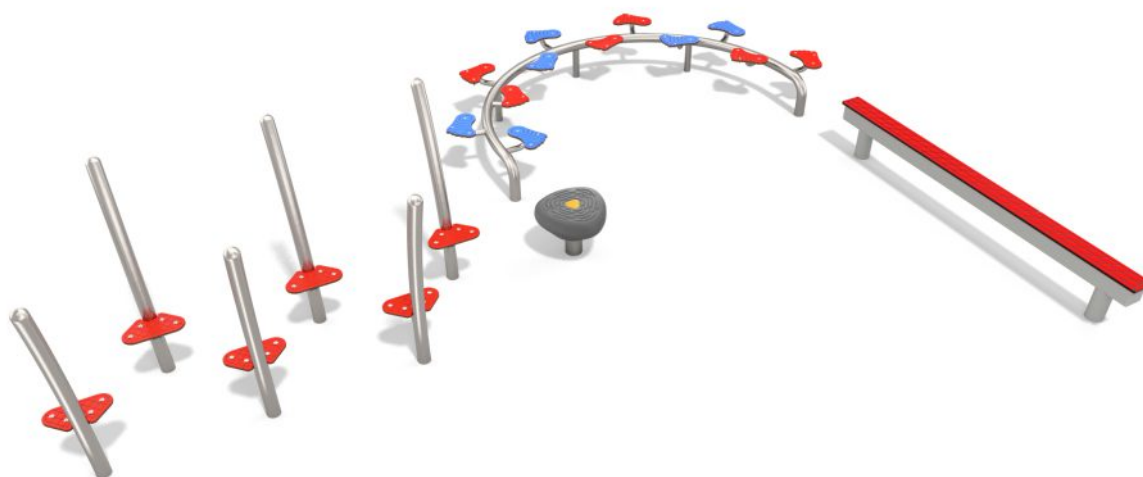

7028

INTEGRATION

PRODUCT DESCRIPTION

Dimensions: 472 x 382 cm
Impact area: 772 x 682 cm
Total height: 102 cm
Free fall height: 31 cm

Availability of spare parts: YES
Product compliant with EN 1176-1:2017: YES
Age group: 1-8 years