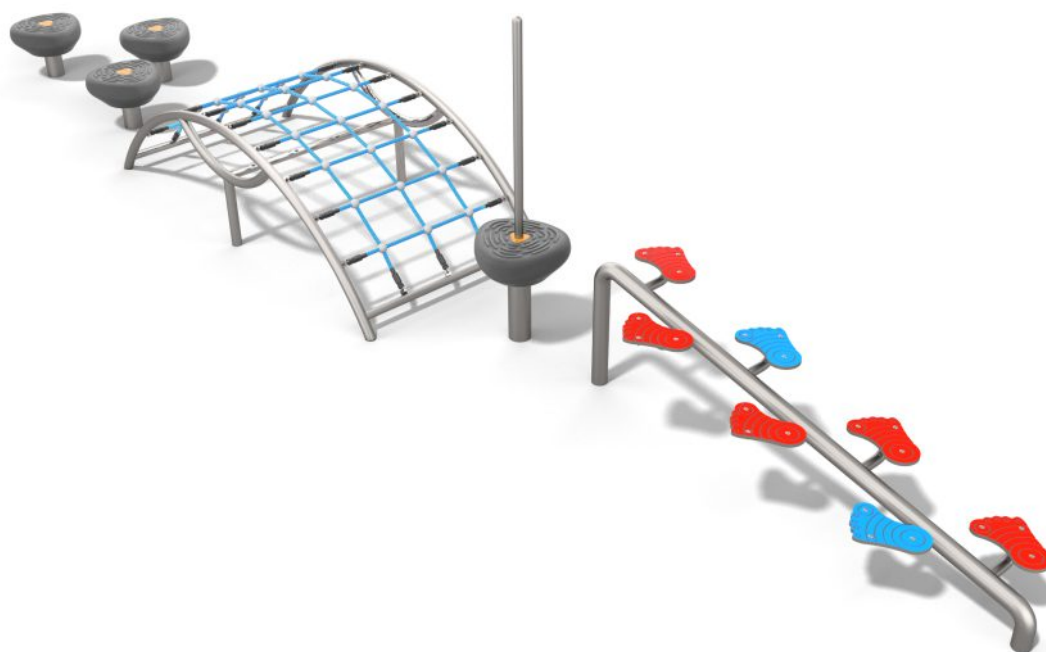

7027

CLIMBING

FUN

INTEGRATION

## PRODUCT DESCRIPTION

Dimensions: 96 x 626 cm  
 Impact area: 396 x 926 cm  
 Total height: 145 cm  
 Free fall height: 60 cm

Availability of spare parts: YES  
 Product compliant with EN 1176-1:2017: YES  
 Age group: 1-8 years