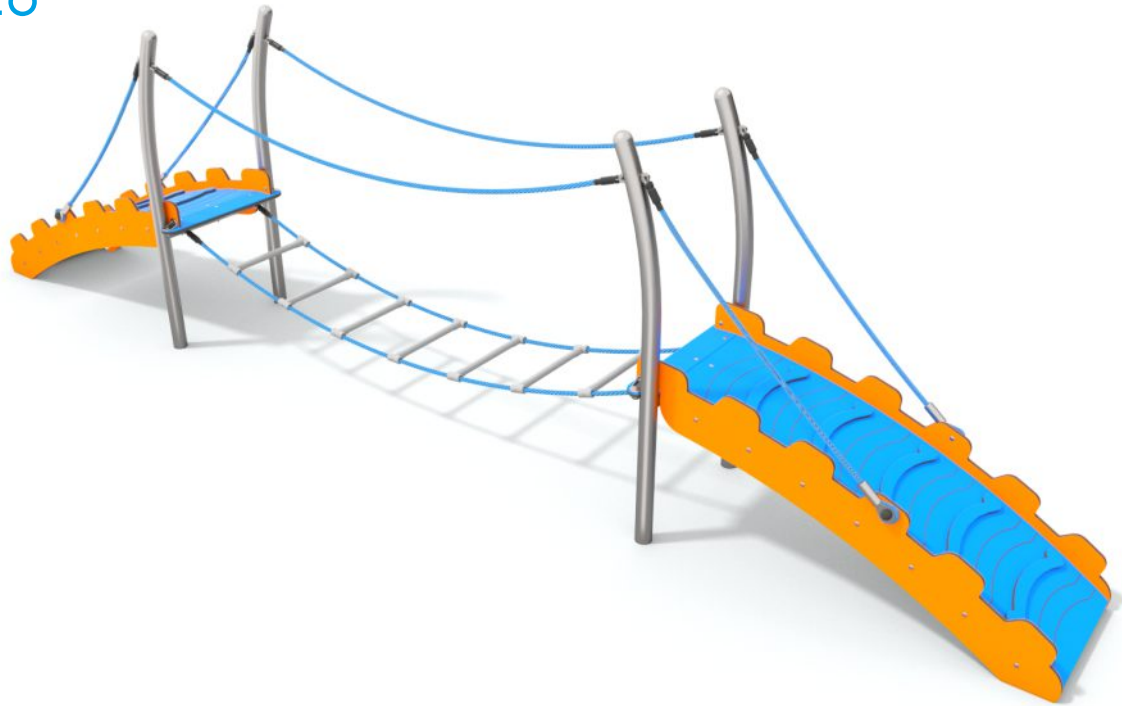

7026

FUN

INTEGRATION

PRODUCT DESCRIPTION

Dimensions: 66 x 530 cm
Impact area: 366 x 830 cm
Total height: 144 cm
Free fall height: 59 cm

Availability of spare parts: YES
Product compliant with EN 1176-1:2017: YES
Age group: 1-8 years