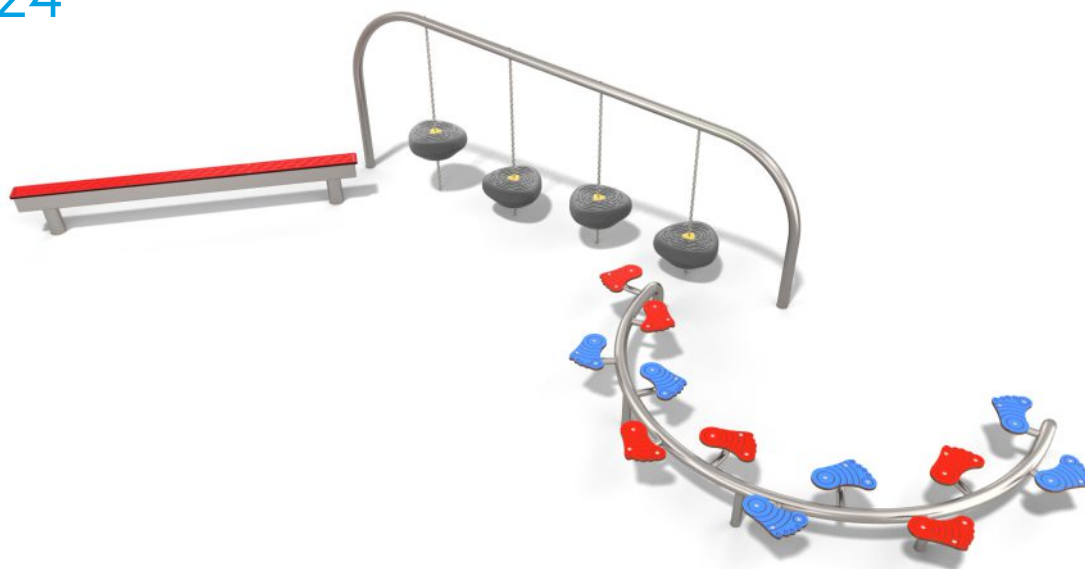

7024

FUN

INTEGRATION

PRODUCT DESCRIPTION

Dimensions: 197 x 590 cm
Impact area: 497 x 890 cm
Total height: 116 cm
Free fall height: 43 cm

Availability of spare parts: YES
Product compliant with EN 1176-1:2017: YES
Age group: 1-8 years