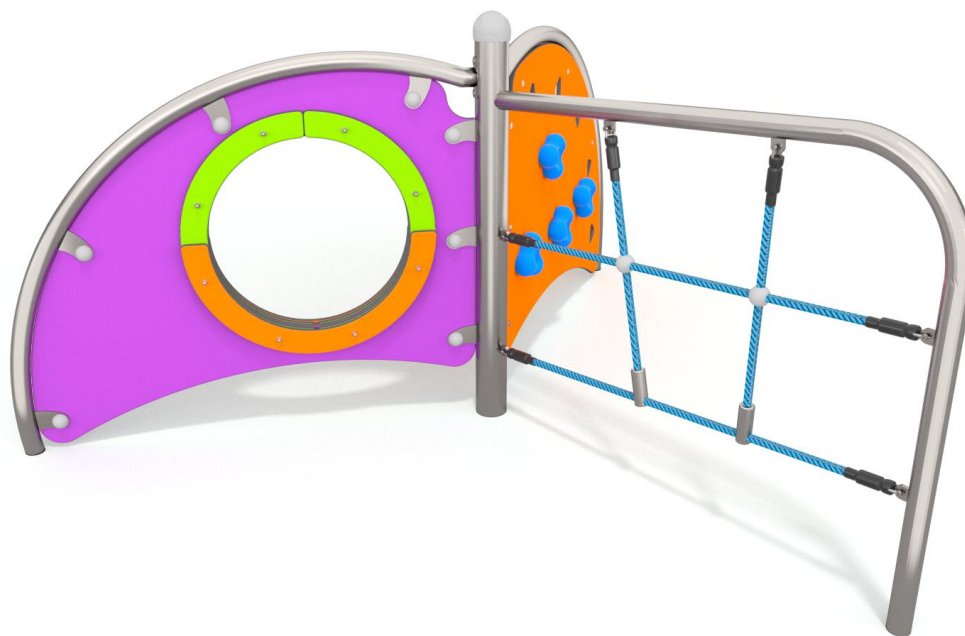

7023

CLIMBING

FUN

INTEGRATION

PRODUCT DESCRIPTION

Dimensions: 193 x 170 cm
Impact area: 493 x 470 cm
Total height: 108 cm
Free fall height: 104 cm
Availability of spare parts: YES
Product compliant with EN 1176:2008: YES
Age group: 1-8 years