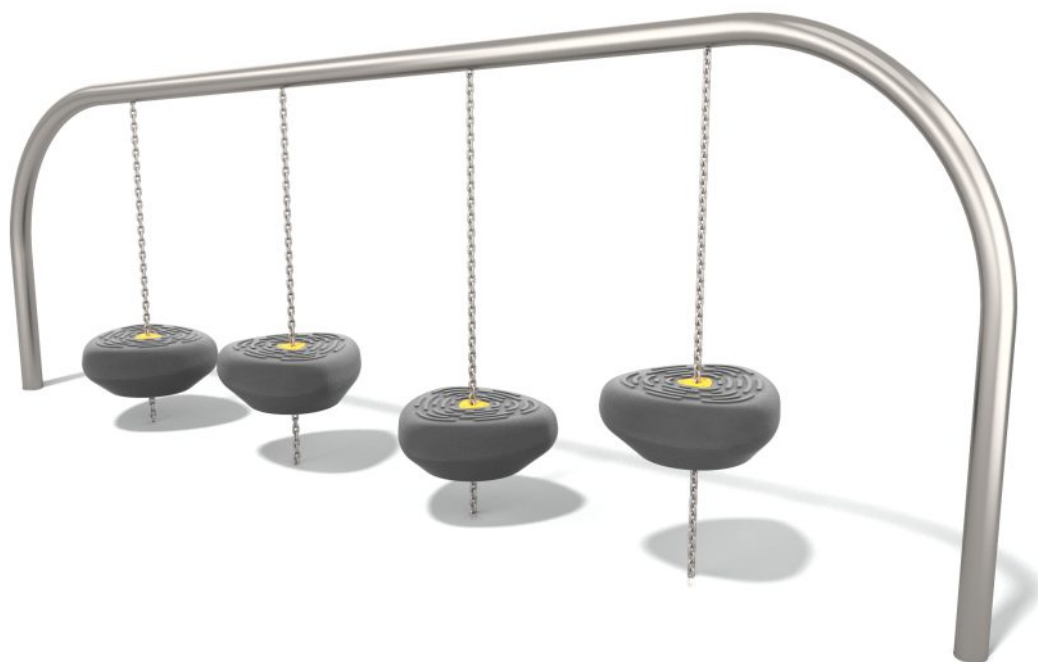

7022

FUN

INTEGRATION

PRODUCT DESCRIPTION

Dimensions: 31 x 306 cm
Safety zone: 331 x 606 cm
Overall height: 116 cm
Free fall height: 43 cm

Availability of spare parts: YES
Product compliant with EN 1176-1:2017-12: YES
Age group: 1-8 years

The biggest element: 192 cm
The heaviest element: 28 kg