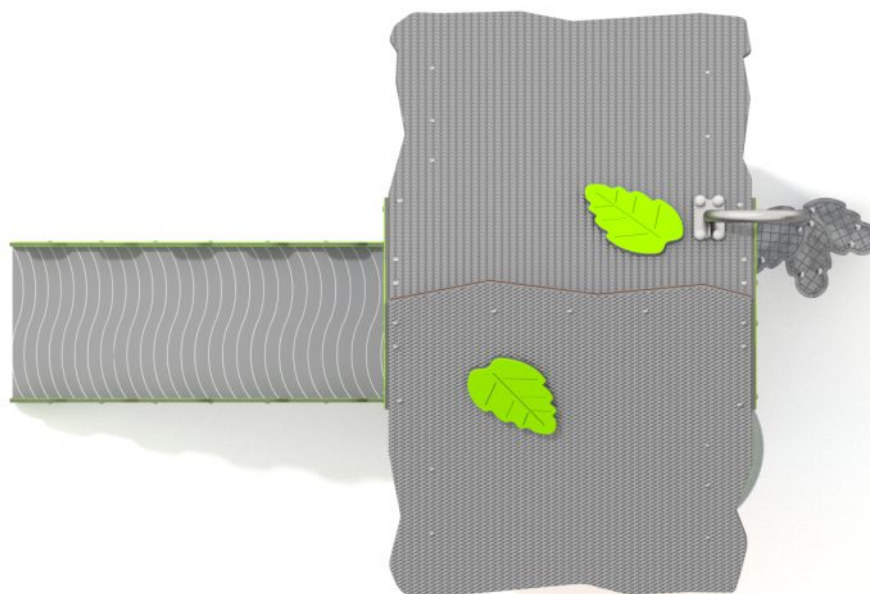

7001

FUN

INTEGRATION

7001

PRODUCT DESCRIPTION

Dimensions: 194 x 287 cm
Impact area: 494 x 587 cm
Total height: 218 cm
Free fall height: 59 cm

Availability of spare parts: YES
Product compliant with EN 1176-1:2017: YES
Age group: 1-8 years