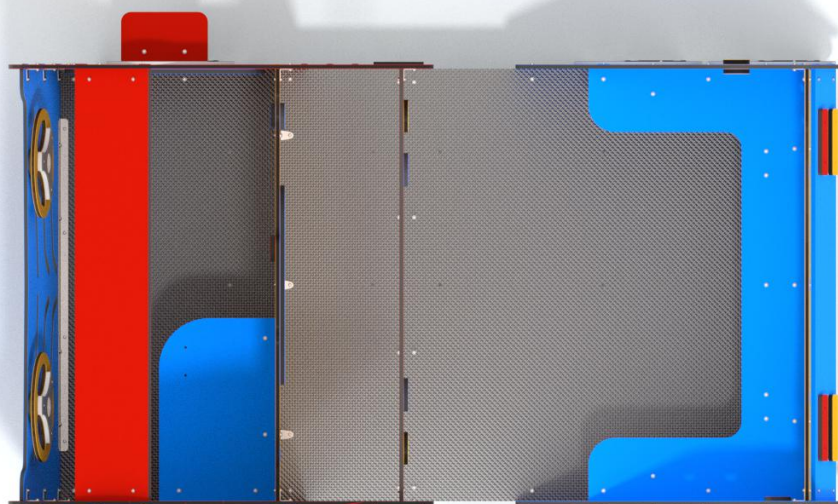

4042

FUN

INTEGRATION

4042

PRODUCT DESCRIPTION

Dimensions: 150 x 252 cm
Safety zone: 450 x 552 cm
Overall height: 160 cm
Free fall height: 75 cm

Availability of spare parts: YES
Product compliant with EN 1176-1:2008: YES
Age group: 3 - 12 years