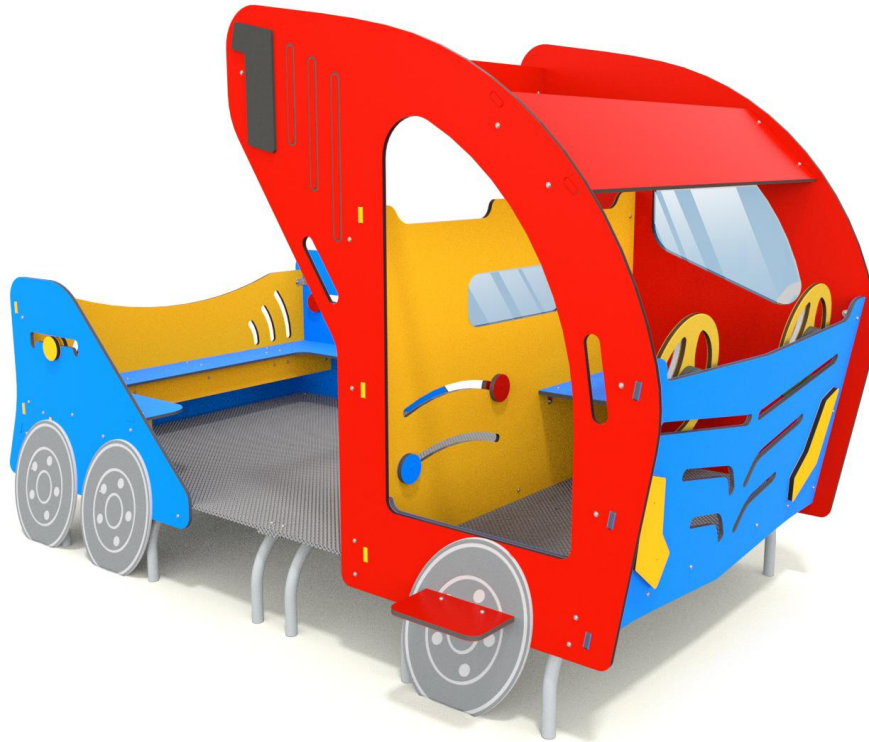

4042

FUN

INTEGRATION

4042

PRODUCT DESCRIPTION

Dimensions: 150 x 252 cm
Safety zone: 450 x 552 cm
Overall height: 160 cm
Free fall height: 75 cm

Availability of spare parts: YES
Product compliant with EN 1176-1:2008: YES
Age group: 3 - 12 years