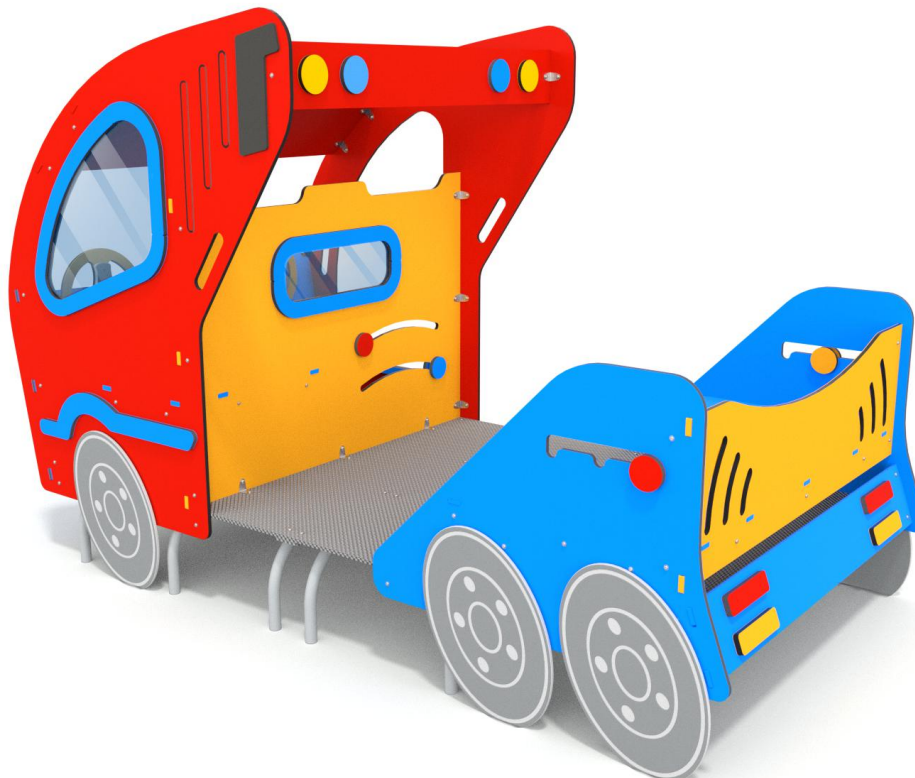

4042

FUN

INTEGRATION

4042

PRODUCT DESCRIPTION

Dimensions: 150 x 252 cm
Safety zone: 450 x 552 cm
Overall height: 160 cm
Free fall height: 75 cm

Availability of spare parts: YES
Product compliant with EN 1176-1:2008: YES
Age group: 3 - 12 years