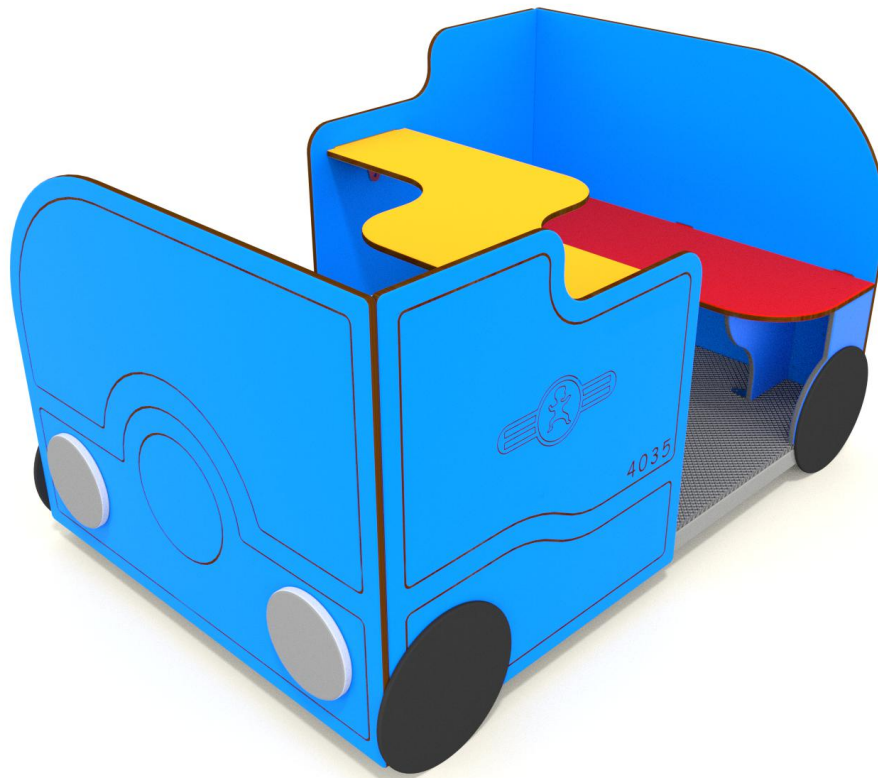

4035

FUN

INTEGRATION

## PRODUCT DESCRIPTION

Dimensions: 87 x 128 cm  
 Safety zone: 387 x 428 cm  
 Overall height: 72 cm  
 Free fall height: 55 cm

Availability of spare parts: YES  
 Product compliant with EN 1176-1:2008: YES  
 Age group: 3 -12 years