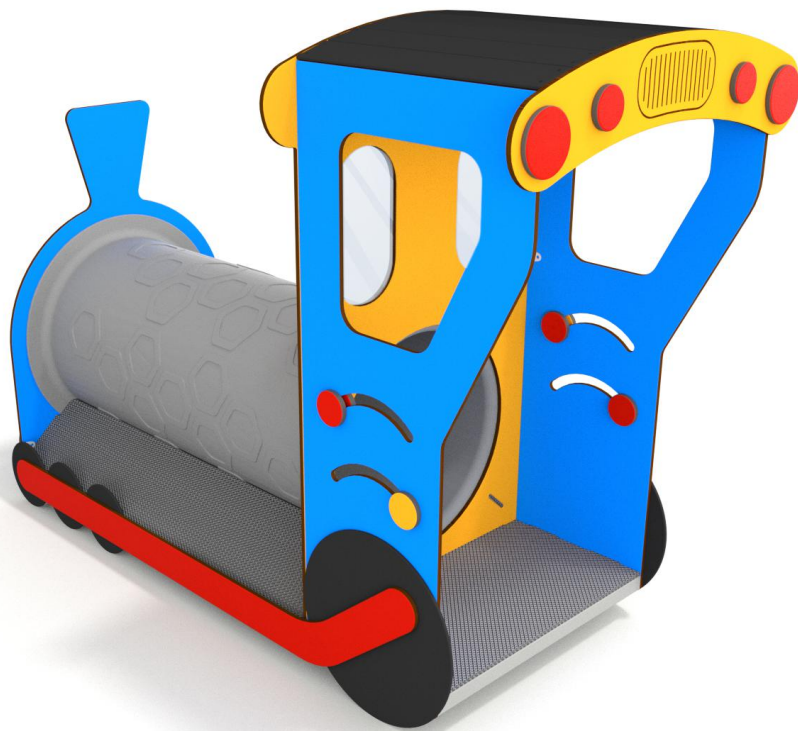

4030

FUN

INTEGRATION

4030

## PRODUCT DESCRIPTION

Dimensions: 94 x 196 cm  
Safety zone: 394 x 496 cm  
Overall height: 147 cm  
Free fall height: 75 cm

Availability of spare parts: YES  
Product compliant with EN 1176-1:2008: YES  
Age group: 3-12 years