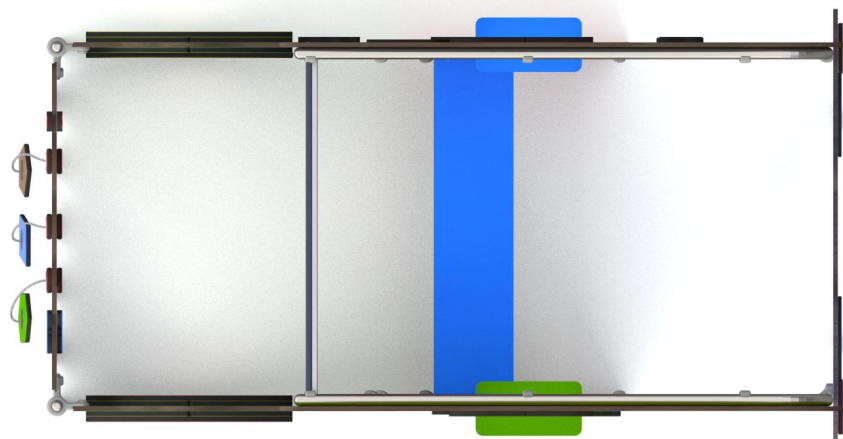

2034

FUN

INTEGRATION

2034

PRODUCT DESCRIPTION

Dimensions: 222 x 120 cm
Impact area: 522 x 420 cm
Overall height: 128 cm
Free fall height: 25 cm

Availability of spare parts: YES
Product compliant with EN 1176-2008: YES
Age group: 1-7 years