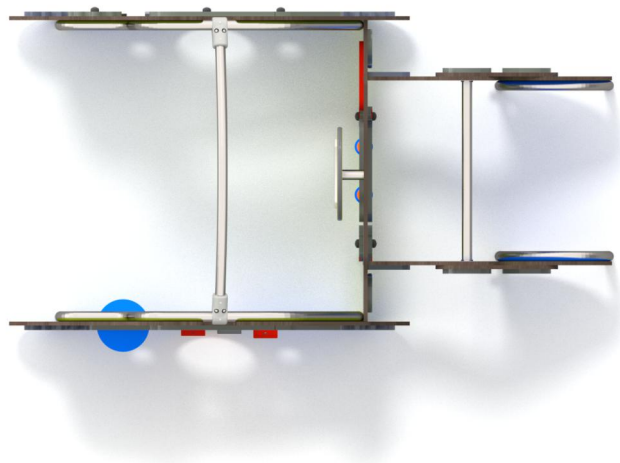

2033

FUN

INTEGRATION

2033

PRODUCT DESCRIPTION

Dimensions: 200 x 113 cm
Impact area: 500 x 413 cm
Overall height: 133 cm
Free fall height: 69 cm

Availability of spare parts: YES
Product compliant with EN 1176-2008: YES
Age group: 1-7 years