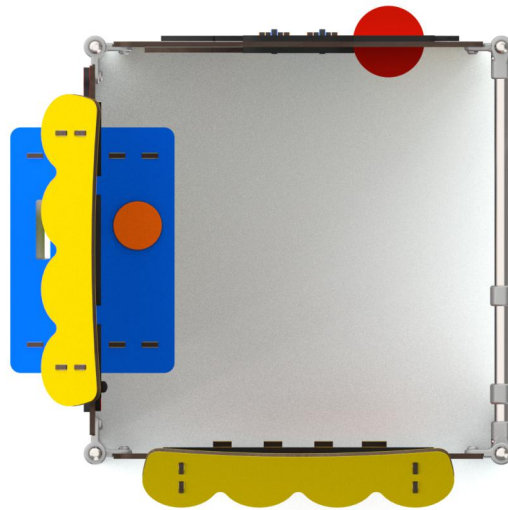

2032

FUN

INTEGRATION

2032

## PRODUCT DESCRIPTION

Dimensions: 122 x 122 cm  
Impact area: 422 x 422 cm  
Overall height: 120 cm  
Free fall height: 94 cm

Availability of spare parts: YES  
Product compliant with EN 1176-2008: YES  
Age group: 1-7 years