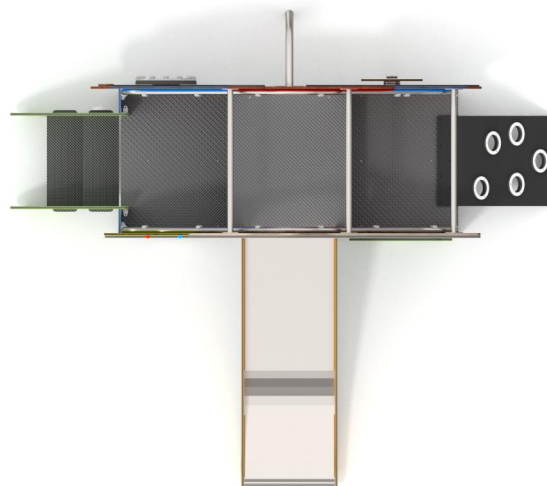

CLIMBING

SLIDING

FUN

INTEGRATION

2029

PRODUCT DESCRIPTION

Dimensions: 303 x 266 cm
Impact area: 603 x 616 cm
Overall height: 178 cm
Free fall height: 90 cm

Availability of spare parts: YES
Product compliant with EN 1176-2008: YES
Age group: 3 - 12 years

You must pay attention to the direction of the location of the slide made of stainless steel. The steel part of the slide cannot be directed to the south because it may up (get very hot).