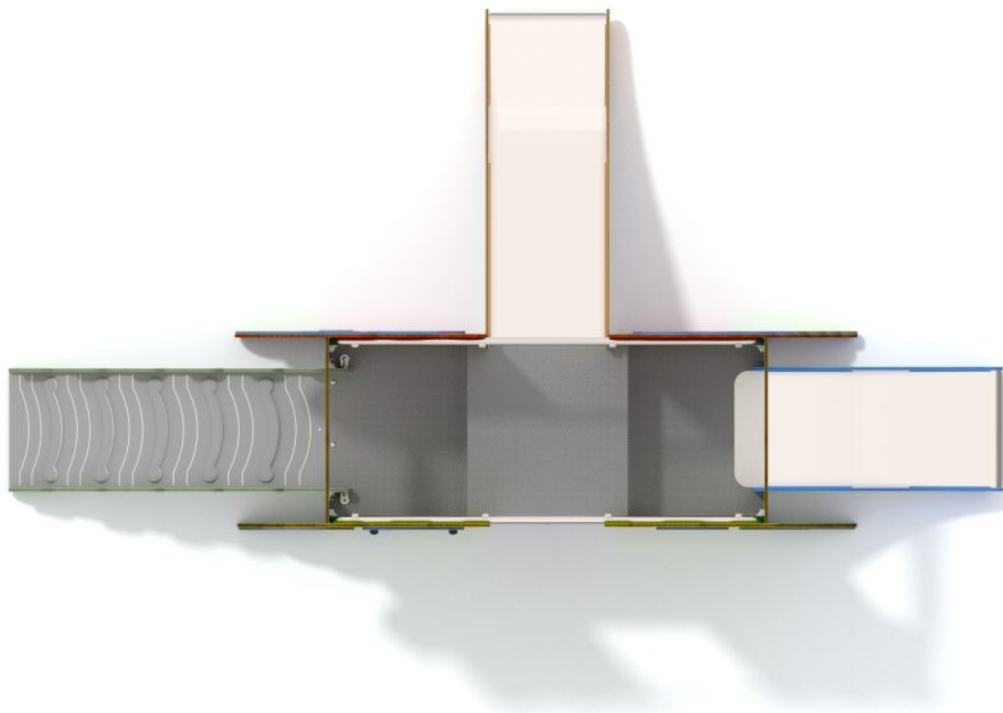

CLIMBING

SLIDING

FUN

INTEGRATION

2028

PRODUCT DESCRIPTION

Dimensions: 428 x 224 cm
Safety zone: 778 x 574 cm
Overall height: 169 cm
Free fall height: 90 cm

Availability of spare parts: YES
Product compliant with EN 1176-1:2017: Yes
Age group: 1 - 8

You must pay attention to the direction of the location of the slide made of stainless steel. The steel part of the slide cannot be directed to the south because it may up (get very hot).