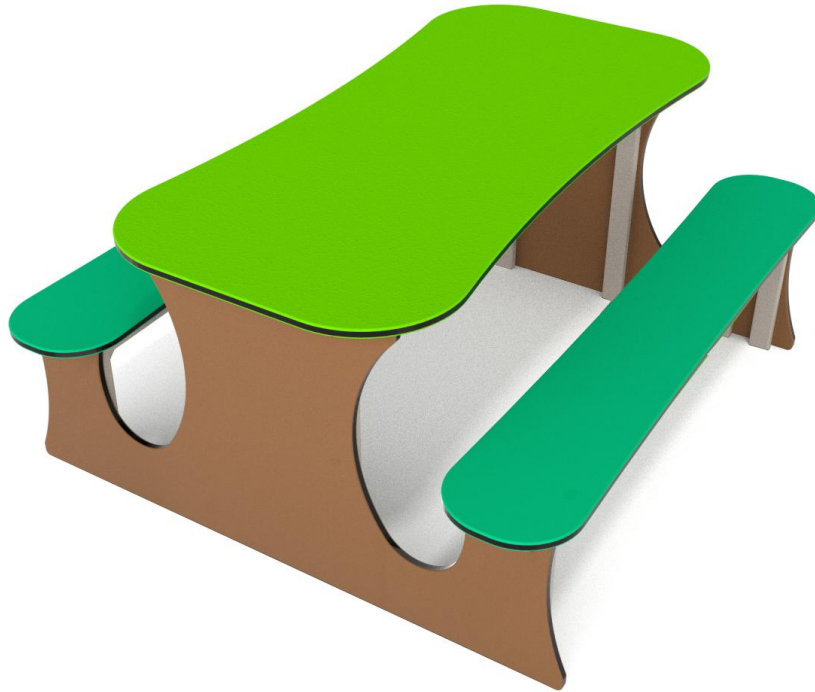

## PRODUCT DESCRIPTION

Dimensions: 115 x 100 cm  
 Impact area: 415 x 400 cm  
 Total height: 55 cm  
 Bench height: 30 cm  
 Free fall height: 55 cm

Availability of spare parts: YES  
 Product compliant with EN 1176-2008: Yes  
 Age group: 1 - 8