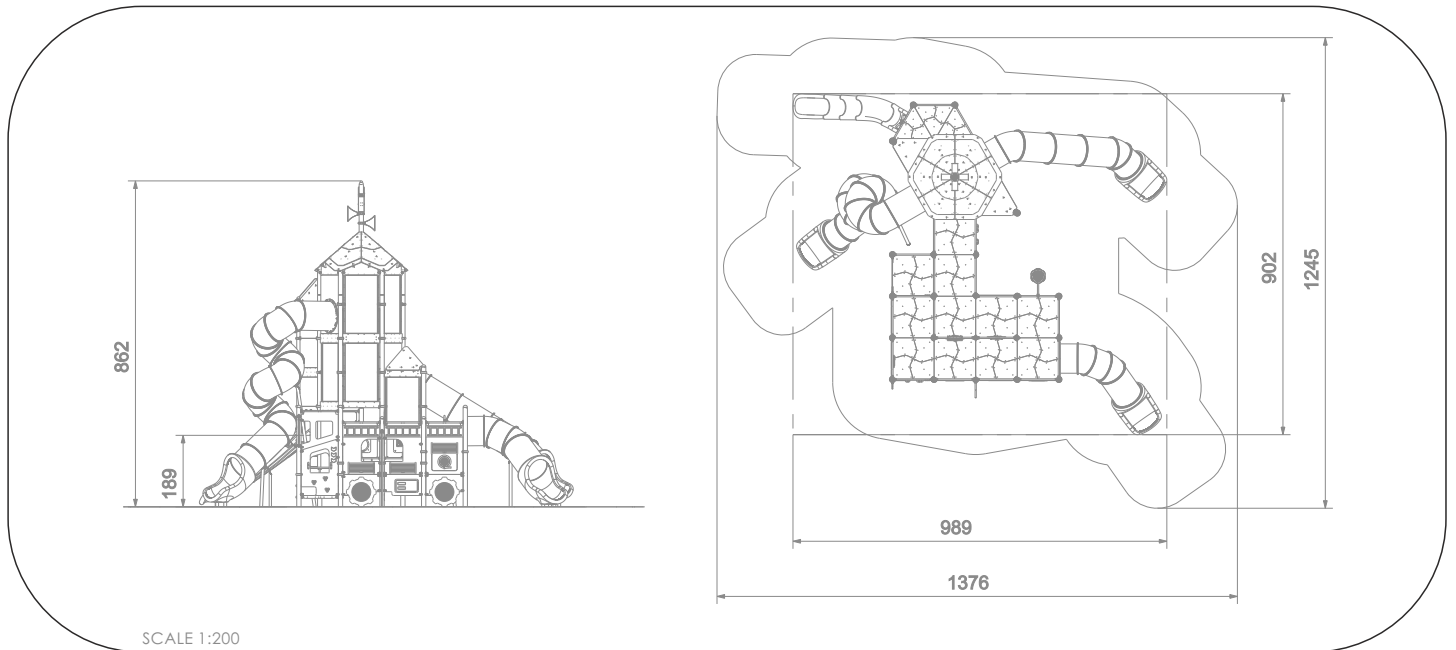

1402

MEGA

SLIDING

SOCIALIZING

CLIMBING

JUMPING

BALANCING

INFORMATION ABOUT THE PRODUCT

Dimensions	989 x 902 cm
Safety zone	1376 x 1245 cm
Safety zone area	117,6 m ²
Overall height	862 cm
Free fall height	189 cm
Amount of users	76
Product complies with EN 1176-1:2017-12	YES
Availability of spare parts	YES
Age range	3-12

According to EN 1176-1:2017-12 norm, the product requires applying a safety surface according to the product's free fall height.

1402

MATERIALS:

<p>STEEL CONSTRUCTION: Ø114 PIPES, POWDER GALVANIZED AND COVERED IN POWDER COATING PAINT</p>	<p>PANELS: HDPE 15 MM</p>	<p>PLATFORM: STEEL SHEET GALVANIZED AND COVERED WITH POWDER COATING PAINT + HPL 6 MM</p>	<p>SLIDES ARE MADE USING ROTOMOULDING TECHNIQUE USING LDPE MATERIAL.</p>	<p>CLIMBING WALLS AND SIDES OF STAIRS: HPL 13 MM</p>	<p>SAFE WINDOWS: TRANSPARENT POLYCARBONATE</p>	<p>BARNS AND FIREMAN'S POLES: STAINLESS STEEL AISI304</p>