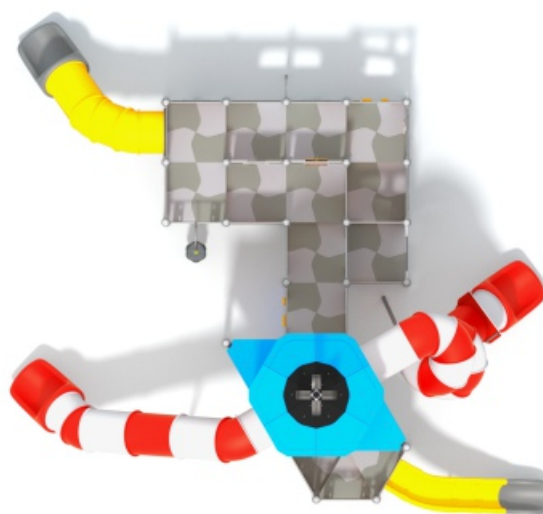

1402

MEGA

SLIDING

SOCIALIZING

CLIMBING

JUMPING

BALANCING

INFORMATION ABOUT THE PRODUCT

Dimensions	989 x 902 cm
Safety zone	1376 x 1245 cm
Safety zone area	117,6 m ²
Overall height	862 cm
Free fall height	189 cm
Amount of users	76
Product complies with EN 1176-1:2017-12	YES
Availability of spare parts	YES
Age range	3-12

According to EN 1176-1:2017-12 norm, the product requires applying a safety surface according to the product's free fall height.

1402

MATERIALS:

<p>STEEL CONSTRUCTION: Ø114 PIPES, POWDER GALVANIZED AND COVERED IN POWDER COATING PAINT</p>	<p>PANELS: HDPE 15 MM</p>	<p>PLATFORM: STEEL SHEET GALVANIZED AND COVERED WITH POWDER COATING PAINT + HPL 6 MM</p>	<p>SLIDES ARE MADE USING ROTOMOULDING TECHNIQUE USING LDPE MATERIAL.</p>	<p>CLIMBING WALLS AND SIDES OF STAIRS: HPL 13 MM</p>	<p>SAFE WINDOWS: TRANSPARENT POLYCARBONATE</p>	<p>BARNS AND FIREMAN'S POLES: STAINLESS STEEL AISI304</p>