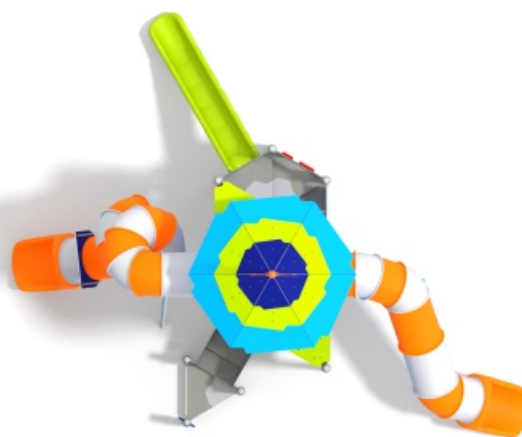

1401

MEGA

SLIDING

SOCIALIZING

CLIMBING

JUMPING

BALANCING

INFORMATION ABOUT THE PRODUCT

Dimensions	943 x 773 cm
Safety zone	1287 x 1080 cm
Safety zone area	78,6 m ²
Overall height	862 cm
Free fall height	189 cm
Amount of users	42
Product complies with EN 1176-1:2017-12	YES
Availability of spare parts	YES
Age range	3-12
According to EN 1176-1:2017-12 norm, the product requires applying a safety surface according to the product's free fall height.	

1401

MATERIALS:

<p>STEEL CONSTRUCTION: Ø114 PIPES, POWDER GALVANIZED AND COVERED IN POWDER COATING PAINT</p>	<p>PANELS: HDPE 15 MM</p>	<p>PLATFORM: STEEL SHEET GALVANIZED AND COVERED WITH POWDER COATING PAINT + HPL 6 MM</p>	<p>SLIDES ARE MADE USING ROTO-MOULDING TECHNIQUE USING LDPE MATERIAL.</p>	<p>CLIMBING WALLS AND SIDES OF STAIRS: HPL 13 MM</p>	<p>SAFE WINDOWS: TRANSPARENT POLYCARBONATE</p>