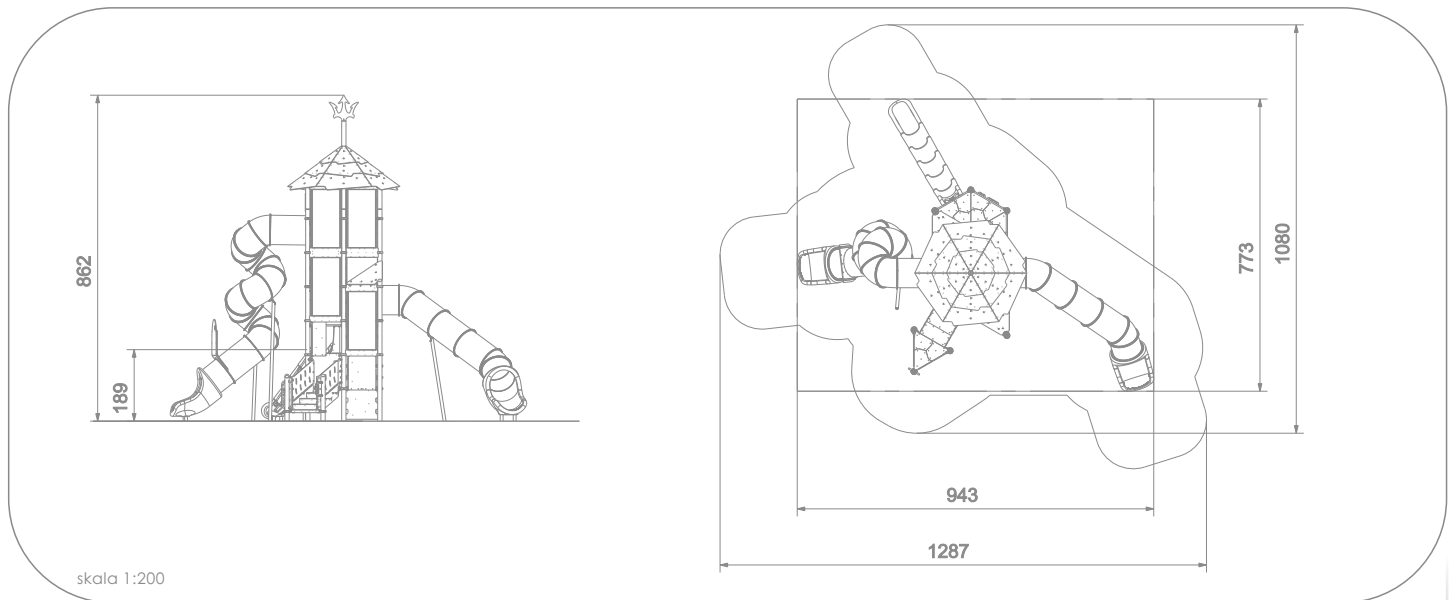

1401

MEGA

SLIDING

SOCIALIZING

CLIMBING

JUMPING

BALANCING

INFORMATION ABOUT THE PRODUCT

Dimensions	943 x 773 cm
Safety zone	1287 x 1080 cm
Safety zone area	78,6 m ²
Overall height	862 cm
Free fall height	189 cm
Amount of users	42
Product complies with EN 1176-1:2017-12	YES
Availability of spare parts	YES
Age range	3-12
According to EN 1176-1:2017-12 norm, the product requires applying a safety surface according to the product's free fall height.	

1401

MATERIALS:

<p>STEEL CONSTRUCTION: Ø114 PIPES, POWDER GALVANIZED AND COVERED IN POWDER COATING PAINT</p>	<p>PANELS: HDPE 15 MM</p>	<p>PLATFORM: STEEL SHEET GALVANIZED AND COVERED WITH POWDER COATING PAINT + HPL 6 MM</p>	<p>SLIDES ARE MADE USING ROTO-MOULDING TECHNIQUE USING LDPE MATERIAL.</p>	<p>CLIMBING WALLS AND SIDES OF STAIRS: HPL 13 MM</p>	<p>SAFE WINDOWS: TRANSPARENT POLYCARBONATE</p>