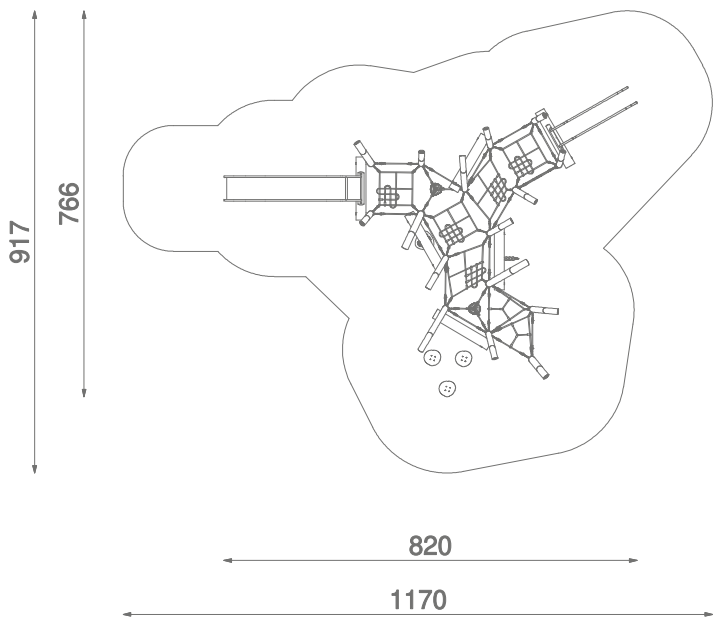

1:150

Materiały