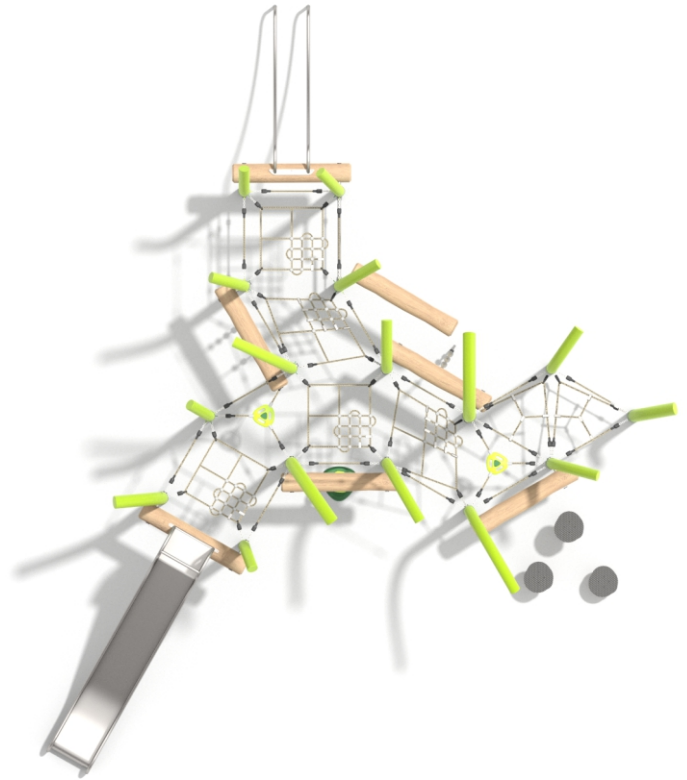

Information about the product

Dimensions	820 x 766 cm
Safety zone	1170 x 917 cm
Safety zone area	63 m ²
Overall height	495 cm
Free fall height	160 cm
Amount of users	20
Product complies with EN 1176-1:2017-12	Yes
Availability of spare parts	Yes
Age range	3-12

According to EN 1176-1:2017-12 norm, the product requires applying a safety surface according to the product's free fall height.

Functions

-  Climbing
-  Balancing
-  Socializing
-  Sliding

GRADIENT TECHNOLOGY

A painting technique that allows combining two colors, which smoothly blend into each other. It enables achieving a natural colour fusion effect.

1:150

Materiały

Natural robinia wood

Steel construction: pipes, powder galvanized and covered in powder coating paint

Polypropylene ropes pp - multisplit type with a steel core and a diameter of 16 mm

Elements construction made of stainless steel AISI 304