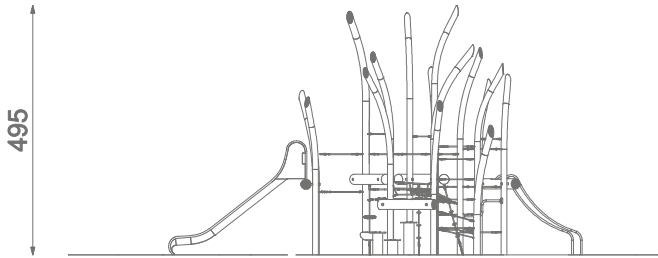

Information about the product

Dimensions	820 x 766 cm
Safety zone	1170 x 917 cm
Safety zone area	63 m ²
Overall height	495 cm
Free fall height	160 cm
Amount of users	20
Product complies with EN 1176-1:2017-12	Yes
Availability of spare parts	Yes
Age range	3-12

According to EN 1176-1:2017-12 norm, the product requires applying a safety surface according to the product's free fall height.

Functions

-  Climbing
-  Balancing
-  Socializing
-  Sliding

GRADIENT TECHNOLOGY

A painting technique that allows combining two colors, which smoothly blend into each other. It enables achieving a natural colour fusion effect.

1:150

Materiały

Natural robinia wood

Steel construction: pipes, powder galvanized and covered in powder coating paint

Polypropylene ropes pp - multisplit type with a steel core and a diameter of 16 mm

Elements construction made of stainless steel AISI 304