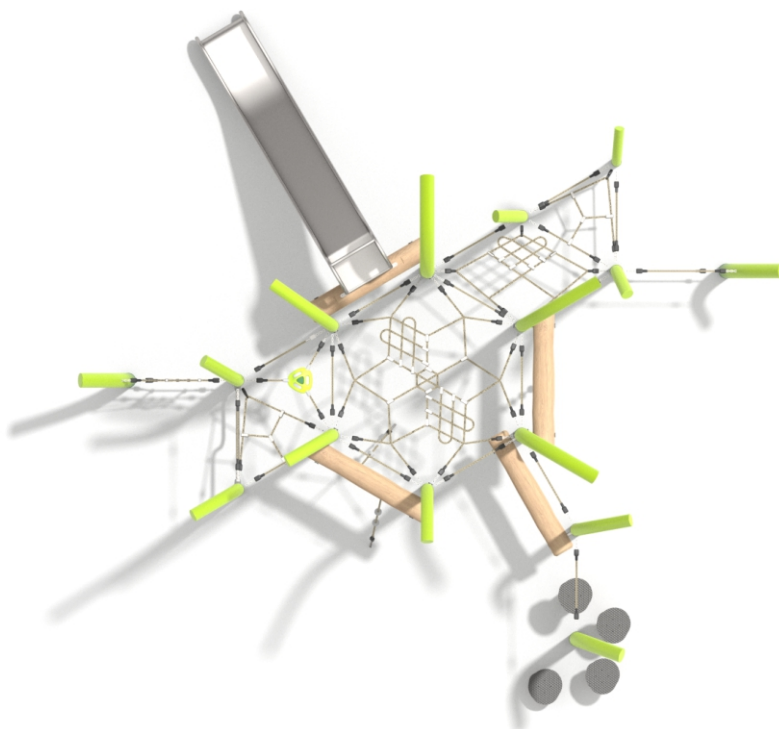

**Information about the product**

Dimensions	709 x 610 cm
Safety zone	1059 x 910 cm
Safety zone area	58 m <sup>2</sup>
Overall height	492 cm
Free fall height	160 cm
Amount of users	20
Product complies with EN 1176-1:2017-12	Yes
Availability of spare parts	Yes
Age range	3-12

According to EN 1176-1:2017-12 norm, the product requires applying a safety surface according to the product's free fall height.

**Functions**

-  Climbing
-  Balancing
-  Socializing
-  Sliding

**GRADIENT TECHNOLOGY**

A painting technique that allows combining two colors, which smoothly blend into each other. It enables achieving a natural colour fusion effect.

1:150

**Materiały**

Natural robinia wood

Steel construction: pipes, powder galvanized and covered in powder coating paint

Polypropylene ropes pp - multisplit type with a steel core and a diameter of 16 mm

Elements construction made of stainless steel ASISI 304