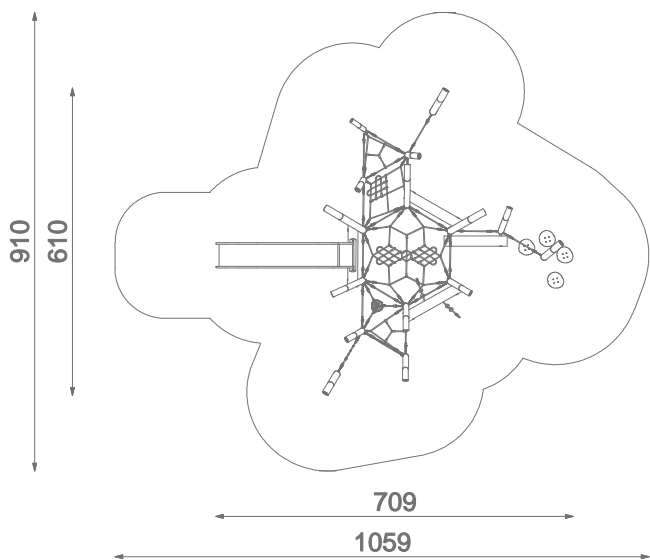

1:150

Materiały