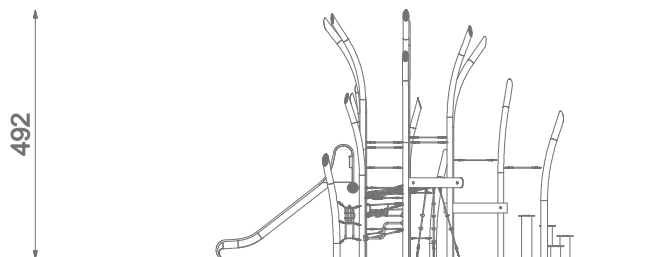

**Information about the product**

Dimensions	709 x 610 cm
Safety zone	1059 x 910 cm
Safety zone area	58 m <sup>2</sup>
Overall height	492 cm
Free fall height	160 cm
Amount of users	20
Product complies with EN 1176-1:2017-12	Yes
Availability of spare parts	Yes
Age range	3-12

According to EN 1176-1:2017-12 norm, the product requires applying a safety surface according to the product's free fall height.

**Functions**

-  Climbing
-  Balancing
-  Socializing
-  Sliding

**GRADIENT TECHNOLOGY**

A painting technique that allows combining two colors, which smoothly blend into each other. It enables achieving a natural colour fusion effect.

1:150

**Materiały**

Natural robinia wood

Steel construction: pipes, powder galvanized and covered in powder coating paint

Polypropylene ropes pp - multisplit type with a steel core and a diameter of 16 mm

Elements construction made of stainless steel ASISI 304