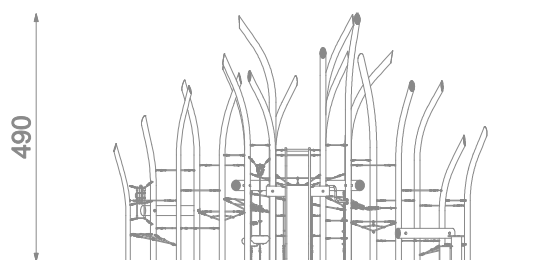

Information about the product

Dimensions	741 x 670 cm
Safety zone	1041 x 1020 cm
Safety zone area	64,5 m ²
Overall height	490 cm
Free fall height	191 cm
Amount of users	32
Product complies with EN 1176-1:2017-12	Yes
Availability of spare parts	Yes
Age range	3-12

According to EN 1176-1:2017-12 norm, the product requires applying a safety surface according to the product's free fall height.

Functions

Climbing

Balancing

Socializing

Sliding

GRADIENT TECHNOLOGY

A painting technique that allows combining two colors, which smoothly blend into each other. It enables achieving a natural colour fusion effect.

1:150

Materiały

Natural robinia wood

Steel construction: pipes, powder galvanized and covered in powder coating paint

Polypropylene ropes pp - multisplit type with a steel core and a diameter of 16 mm

Elements construction made of stainless steel AISI 304