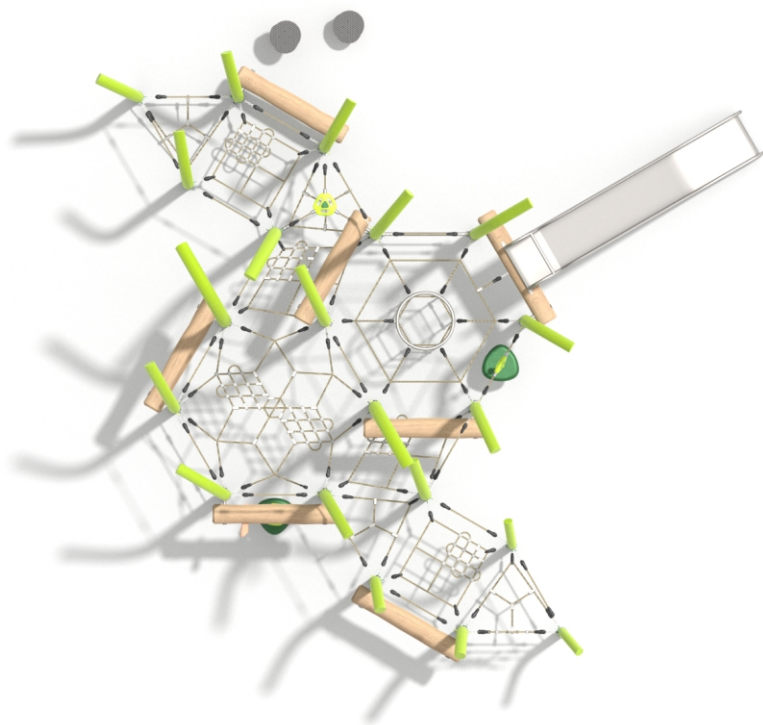

Information about the product

Dimensions	741 x 670 cm
Safety zone	1041 x 1020 cm
Safety zone area	64,5 m ²
Overall height	490 cm
Free fall height	191 cm
Amount of users	32
Product complies with EN 1176-1:2017-12	Yes
Availability of spare parts	Yes
Age range	3-12

According to EN 1176-1:2017-12 norm, the product requires applying a safety surface according to the product's free fall height.

Functions

Climbing

Balancing

Socializing

Sliding

GRADIENT TECHNOLOGY

A painting technique that allows combining two colors, which smoothly blend into each other. It enables achieving a natural colour fusion effect.

1:150

Materiały

Natural robinia wood

Steel construction: pipes, powder galvanized and covered in powder coating paint

Polypropylene ropes pp - multisplit type with a steel core and a diameter of 16 mm

Elements construction made of stainless steel AISI 304