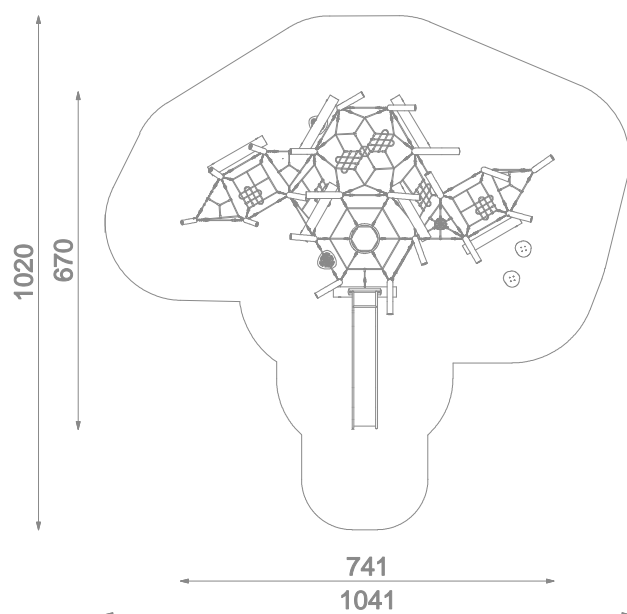

Information about the product

Dimensions	741 x 670 cm
Safety zone	1041 x 1020 cm
Safety zone area	64,5 m ²
Overall height	490 cm
Free fall height	191 cm
Amount of users	32
Product complies with EN 1176-1:2017-12	Yes
Availability of spare parts	Yes
Age range	3-12

According to EN 1176-1:2017-12 norm, the product requires applying a safety surface according to the product's free fall height.

Functions

Climbing

Balancing

Socializing

Sliding

GRADIENT TECHNOLOGY

A painting technique that allows combining two colors, which smoothly blend into each other. It enables achieving a natural colour fusion effect.

1:150

Materiały

Natural robinia wood

Steel construction: pipes, powder galvanized and covered in powder coating paint

Polypropylene ropes pp - multisplit type with a steel core and a diameter of 16 mm

Elements construction made of stainless steel AISI 304