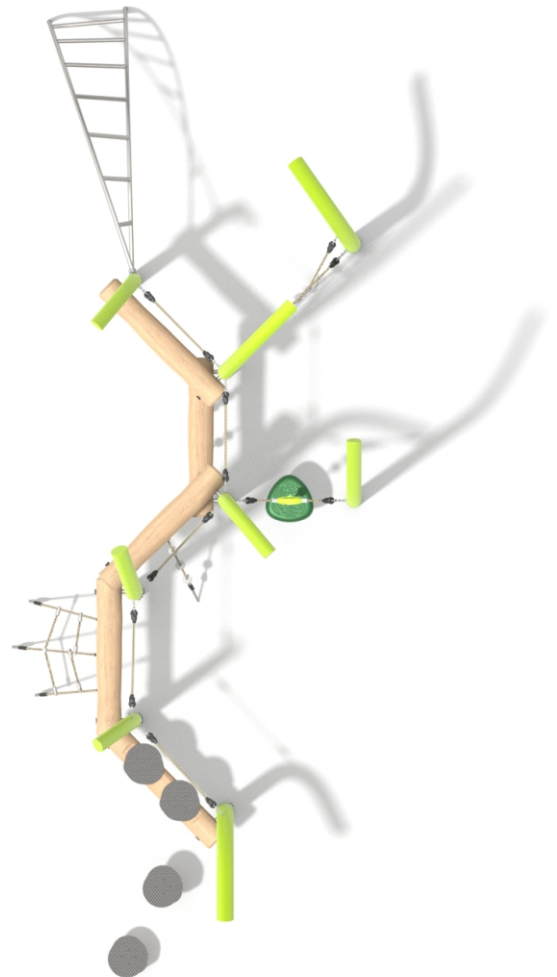

Information about the product

Dimensions	755 x 271 cm
Safety zone	1055 x 571 cm
Safety zone area	45,5 m ²
Overall height	448 cm
Free fall height	200 cm
Amount of users	16
Product complies with EN 1176-1:2017-12	Yes
Availability of spare parts	Yes
Age range	3-12

According to EN 1176-1:2017-12 norm, the product requires applying a safety surface according to the product's free fall height.

Functions

Climbing

Balancing

Socializing

GRADIENT TECHNOLOGY

A painting technique that allows combining two colors, which smoothly blend into each other. It enables achieving a natural colour fusion effect.

Materiały

Natural robinia wood

Steel construction: pipes, powder galvanized and covered in powder coating paint

Polypropylene ropes pp - multisplit type with a steel core and a diameter of 16 mm

Elements construction made of stainless steel AISI 304