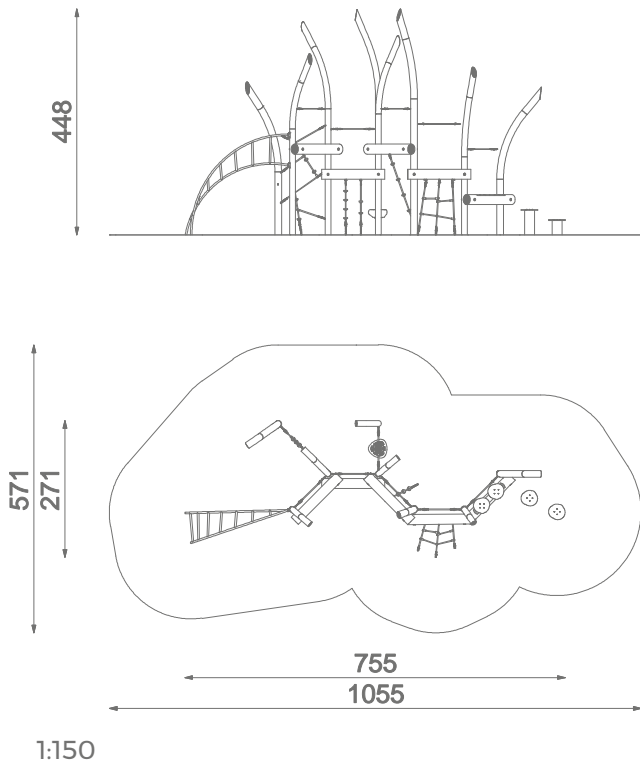

Information about the product

Dimensions	755 x 271 cm
Safety zone	1055 x 571 cm
Safety zone area	45,5 m ²
Overall height	448 cm
Free fall height	200 cm
Amount of users	16
Product complies with EN 1176-1:2017-12	Yes
Availability of spare parts	Yes
Age range	3-12

According to EN 1176-1:2017-12 norm, the product requires applying a safety surface according to the product's free fall height.

Functions

Climbing

Balancing

Socializing

GRADIENT TECHNOLOGY

A painting technique that allows combining two colors, which smoothly blend into each other. It enables achieving a natural colour fusion effect.

Materiały

Natural robinia wood

Steel construction: pipes, powder galvanized and covered in powder coating paint

Polypropylene ropes pp - multisplit type with a steel core and a diameter of 16 mm

Elements construction made of stainless steel AISI 304