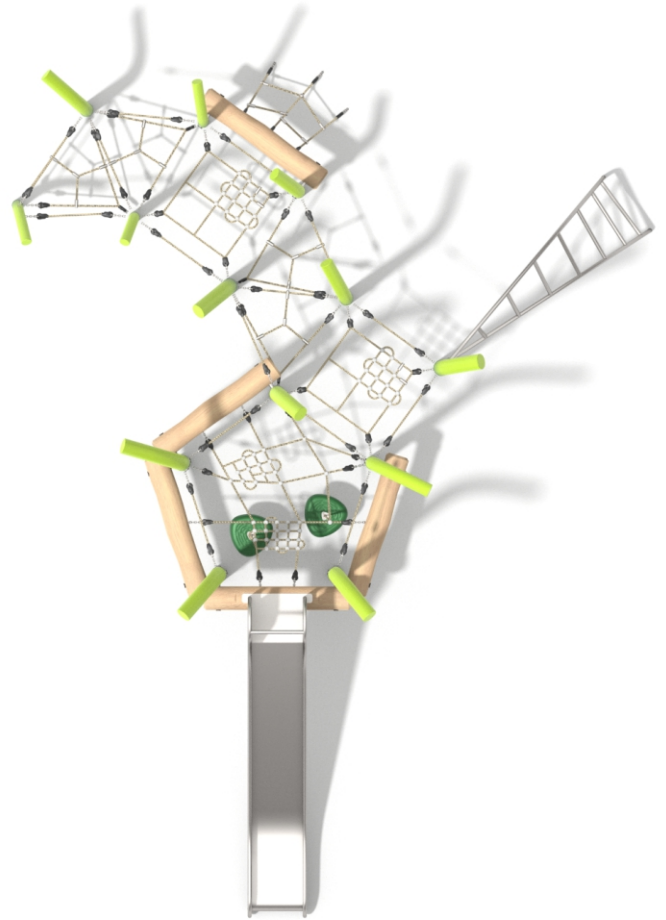

Information about the product

Dimensions	729 x 544 cm
Safety zone	1079 x 844 cm
Safety zone area	55,5 m ²
Overall height	462 cm
Free fall height	150 cm
Amount of users	16
Product complies with EN 1176-1:2017-12	Yes
Availability of spare parts	Yes
Age range	3-12

According to EN 1176-1:2017-12 norm, the product requires applying a safety surface according to the product's free fall height.

GRADIENT TECHNOLOGY

A painting technique that allows combining two colors, which smoothly blend into each other. It enables achieving a natural colour fusion effect.

Functions

1:150

Materiały

Natural robinia wood

Steel construction: pipes, powder galvanized and covered in powder coating paint

Polypropylene ropes pp - multisplit type with a steel core and a diameter of 16 mm

Elements construction made of stainless steel AISI 304