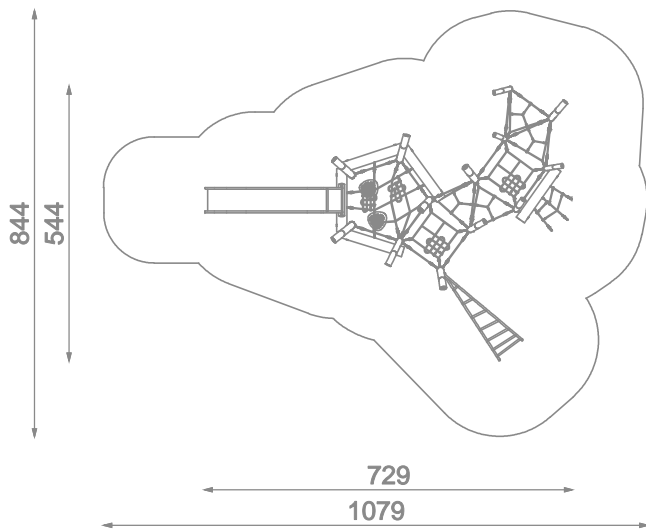

Information about the product

Dimensions	729 x 544 cm
Safety zone	1079 x 844 cm
Safety zone area	55,5 m ²
Overall height	462 cm
Free fall height	150 cm
Amount of users	16
Product complies with EN 1176-1:2017-12	Yes
Availability of spare parts	Yes
Age range	3-12

According to EN 1176-1:2017-12 norm, the product requires applying a safety surface according to the product's free fall height.

GRADIENT TECHNOLOGY

A painting technique that allows combining two colors, which smoothly blend into each other. It enables achieving a natural colour fusion effect.

Functions

1:150

Materiały

Natural robinia wood

Steel construction: pipes, powder galvanized and covered in powder coating paint

Polypropylene ropes pp - multisplit type with a steel core and a diameter of 16 mm