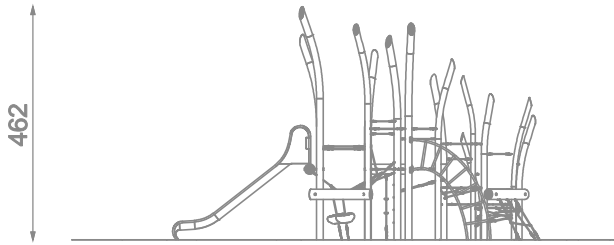

Information about the product

Dimensions	729 x 544 cm
Safety zone	1079 x 844 cm
Safety zone area	55,5 m ²
Overall height	462 cm
Free fall height	150 cm
Amount of users	16
Product complies with EN 1176-1:2017-12	Yes
Availability of spare parts	Yes
Age range	3-12

According to EN 1176-1:2017-12 norm, the product requires applying a safety surface according to the product's free fall height.

GRADIENT TECHNOLOGY

A painting technique that allows combining two colors, which smoothly blend into each other. It enables achieving a natural colour fusion effect.

Functions

1:150

Materiały

Natural robinia wood

Steel construction: pipes, powder galvanized and covered in powder coating paint

Polypropylene ropes pp - multisplit type with a steel core and a diameter of 16 mm