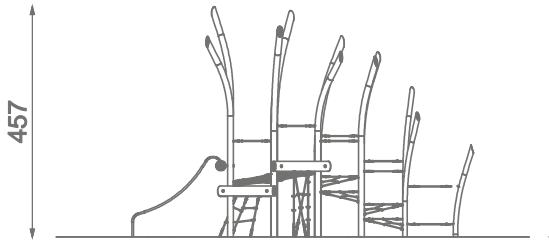

Information about the product

Dimensions	678 x 343 cm
Safety zone	978 x 643 cm
Safety zone area	43,5 m ²
Overall height	457 cm
Free fall height	160 cm
Amount of users	16
Product complies with EN 1176-1:2017-12	Yes
Availability of spare parts	Yes
Age range	3-12

According to EN 1176-1:2017-12 norm, the product requires applying a safety surface according to the product's free fall height.

Functions

Climbing

Balancing

Socializing

Sliding

GRADIENT TECHNOLOGY

A painting technique that allows combining two colors, which smoothly blend into each other. It enables achieving a natural colour fusion effect.

1:150

Materiały

Natural robinia wood

Steel construction: pipes, powder galvanized and covered in powder coating paint

Polypropylene ropes pp - multisplit type with a steel core and a diameter of 16 mm

Elements construction made of stainless steel AISI 304