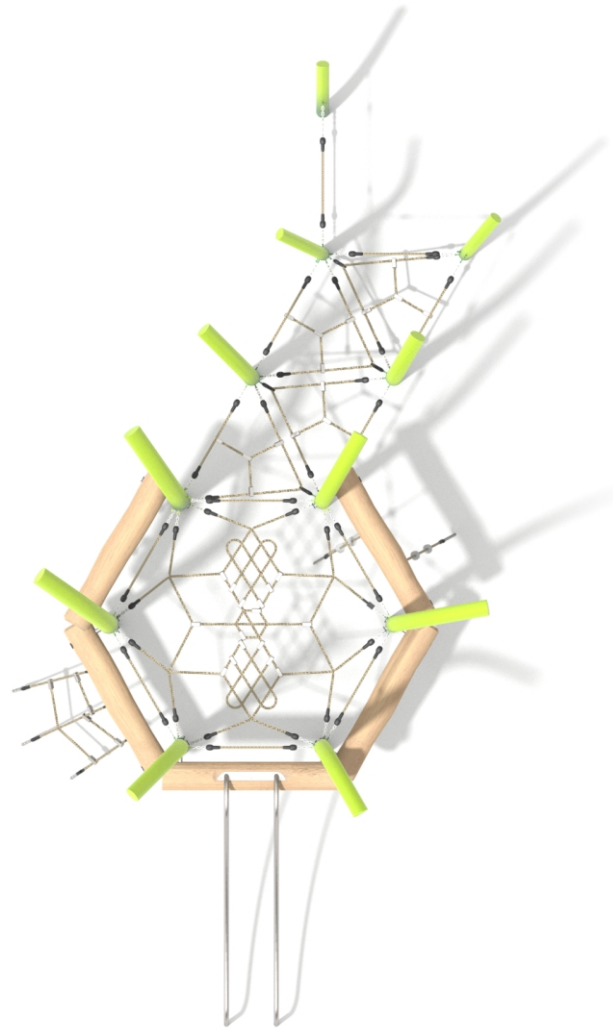

Information about the product

Dimensions	678 x 343 cm
Safety zone	978 x 643 cm
Safety zone area	43,5 m ²
Overall height	457 cm
Free fall height	160 cm
Amount of users	16
Product complies with EN 1176-1:2017-12	Yes
Availability of spare parts	Yes
Age range	3-12

According to EN 1176-1:2017-12 norm, the product requires applying a safety surface according to the product's free fall height.

Functions

Climbing

Balancing

Socializing

Sliding

GRADIENT TECHNOLOGY

A painting technique that allows combining two colors, which smoothly blend into each other. It enables achieving a natural colour fusion effect.

1:150

Materiały

Natural robinia wood

Steel construction: pipes, powder galvanized and covered in powder coating paint

Polypropylene ropes pp - multisplit type with a steel core and a diameter of 16 mm

Elements construction made of stainless steel AISI 304