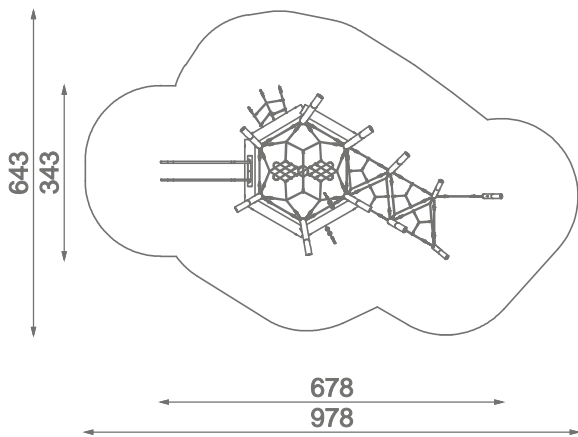

Information about the product

Dimensions	678 x 343 cm
Safety zone	978 x 643 cm
Safety zone area	43,5 m ²
Overall height	457 cm
Free fall height	160 cm
Amount of users	16
Product complies with EN 1176-1:2017-12	Yes
Availability of spare parts	Yes
Age range	3-12

According to EN 1176-1:2017-12 norm, the product requires applying a safety surface according to the product's free fall height.

Functions

Climbing

Balancing

Socializing

Sliding

GRADIENT TECHNOLOGY

A painting technique that allows combining two colors, which smoothly blend into each other. It enables achieving a natural colour fusion effect.

1:150

Materiały

Natural robinia wood

Steel construction: pipes, powder galvanized and covered in powder coating paint

Polypropylene ropes pp - multisplit type with a steel core and a diameter of 16 mm

Elements construction made of stainless steel AISI 304