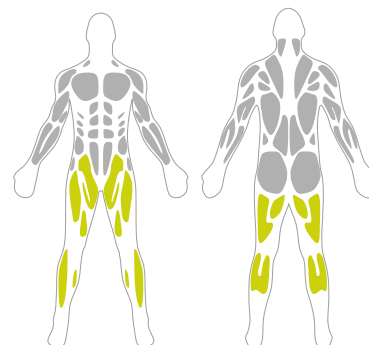

PRODUCT NO 7817

Dimensions:

- width: 73 cm
- length: 130 cm
- overall height: 200 cm

Safety zone:

- width: 373 cm
- length: 430 cm

Free Fall Height:

- 56 cm

The heaviest element: 55 kg
The biggest element: 196 cm

INFLUENCE OF TRAINING:

Improves the strength of leg muscles, the overall performance of the body and the cardiovascular system.

BODY PARTS:

Attention:

Product not intended to be installed in loose surfaces such as sand, gravel or bark etc.