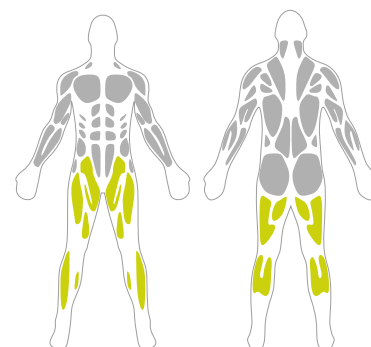

PRODUCT NO 7817
Dimensions:

- width: 73 cm
- length: 130 cm
- overall height: 200 cm

Safety zone:

- width: 373 cm
- length: 430 cm

Free Fall Height:

- 56 cm

The heaviest element: 58 kg
The biggest element: 196 cm

INFLUENCE OF TRAINING:

Improves the strength of leg muscles, the overall performance of the body and the cardiovascular system.

BODY PARTS:

Attention:

Product not intended to be installed in loose surfaces such as sand, gravel or bark etc.