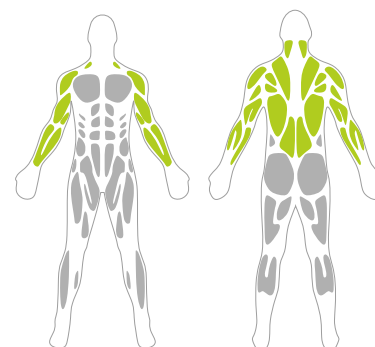

PRODUCT NO 7816

Dimensions:

- width: 80 cm
- length: 130 cm
- overall height: 89 cm

Safety zone:

- width: 380 cm
- length: 440 cm

Free Fall Height:

- 48 cm

The heaviest element: 49 kg
The biggest element: 141 cm

INFLUENCE OF TRAINING:

Activates mainly upper body muscles. Perfectly improves overall body performance.

BODY PARTS:

Attention:

Product not intended to be installed in loose surfaces such as sand, gravel or bark etc.