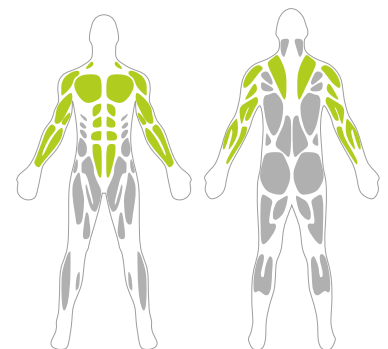

PRODUCT NO 7806

Dimensions:

- width: 96 cm
- length: 100 cm
- overall height: 206 cm

Safety zone:

- width: 434 cm
- length: 485 cm

Free Fall Height:

- 100 cm

The heaviest element: 16 kg
The biggest element: 211 cm

INFLUENCE OF TRAINING:

Develops back muscles and slims arms. Has a positive influence on abdominal muscles.

BODY PARTS:

Attention:

Product not intended to be installed in loose surfaces such as sand, gravel or bark etc.