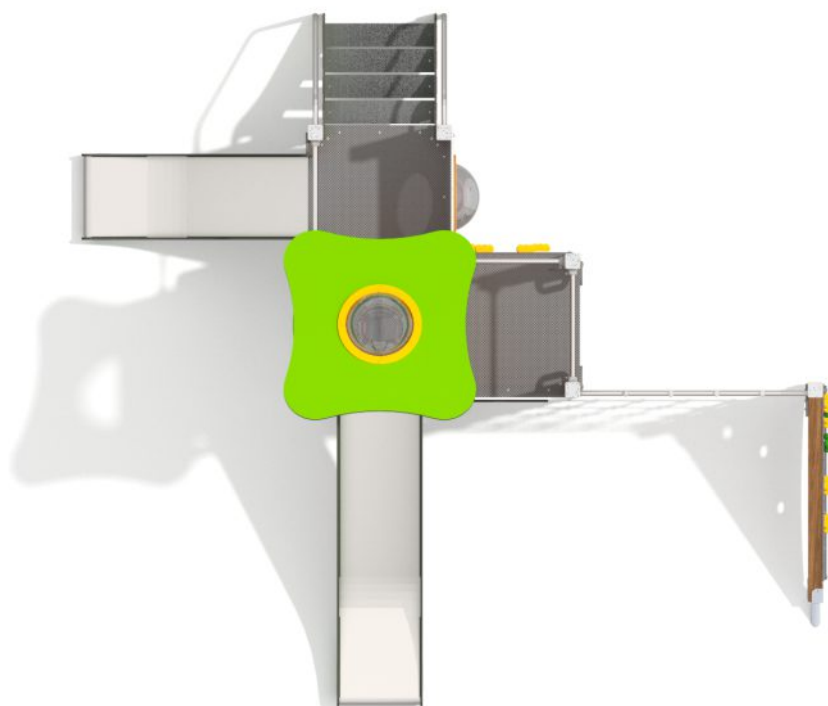

8910

CLIMBING

SLIDING

FUN

INTEGRATION

8910

PRODUCT DESCRIPTION

Dimensions: 467 x 430 cm
Impact area: 820 x 780 cm
Overall height: 296 cm
Free fall height: 155 cm

Product compliant with EN 1176-1:2017: YES
Age group: 3 - 12 years