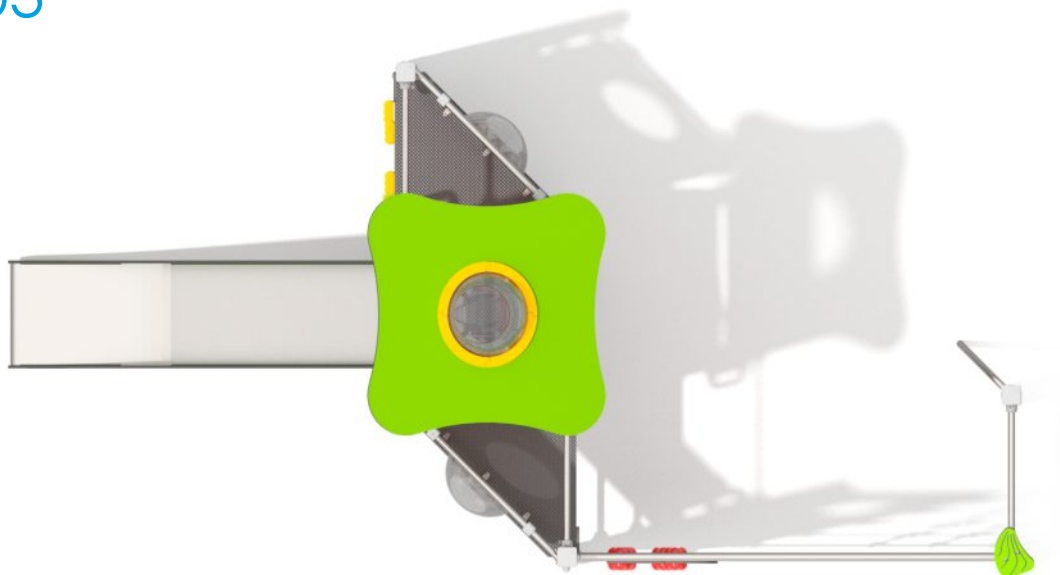

8903

CLIMBING

SLIDING

FUN

INTEGRATION

8903

PRODUCT DESCRIPTION

Dimensions: 507 x 255 cm
Impact area: 900 x 598 cm
Overall height: 296 cm
Free fall height: 215 cm

Product compliant with EN 1176-1:2017: YES
Age group: 3 - 12 years