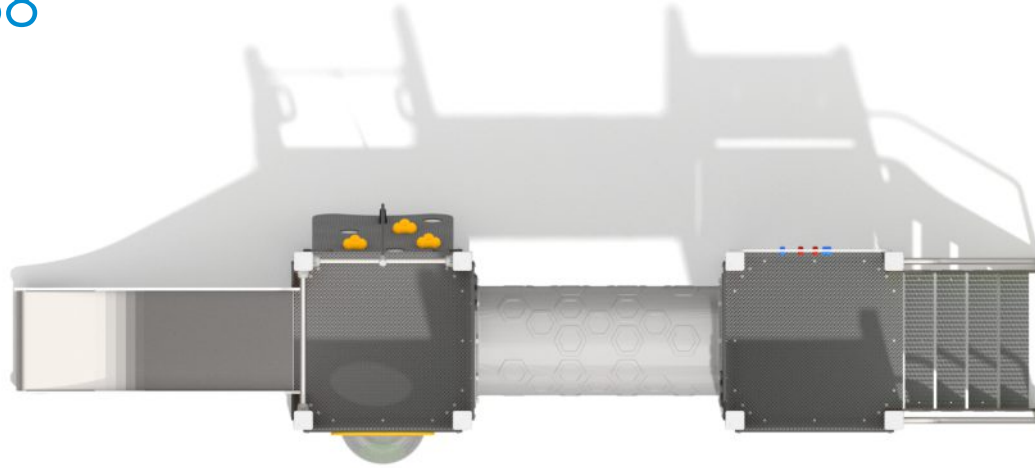

8068

FUN

SLIDING

CLIMBING

INTEGRATION

8068

PRODUCT DESCRIPTION

Dimensions: 517 x 131 cm
Impact area: 867 x 431 cm
Overall Height: 212 cm
Platform Height: 90 cm
Free Fall Height: 90 cm

Availability of spare parts: YES
Product compliant with EN 1176-1:2017: YES
Age group: 3 - 12 years

You must pay attention to the direction of the location of the slide made of stainless steel. The steel part of the slide cannot be directed to the south because it may get very hot.