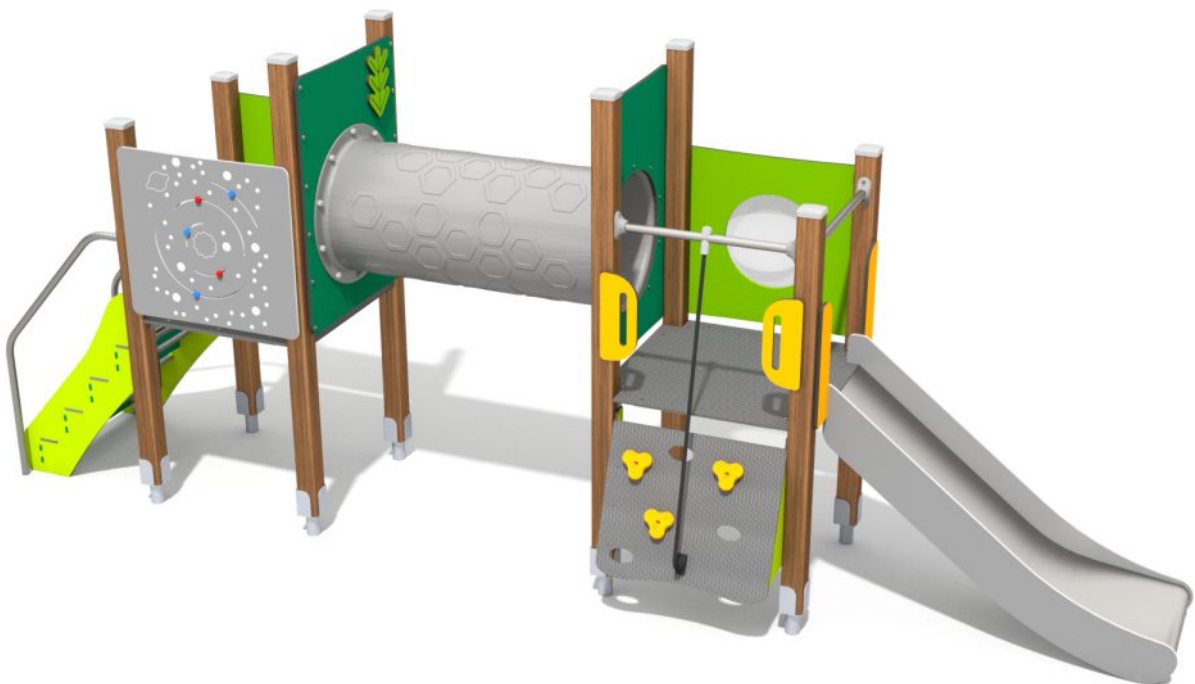

8068

FUN

SLIDING

CLIMBING

INTEGRATION

8068

PRODUCT DESCRIPTION

Dimensions: 517 x 131 cm
Impact area: 867 x 431 cm
Overall Height: 212 cm
Platform Height: 90 cm
Free Fall Height: 90 cm

Availability of spare parts: YES
Product compliant with EN 1176-1:2017: YES
Age group: 3 - 12 years

You must pay attention to the direction of the location of the slide made of stainless steel. The steel part of the slide cannot be directed to the south because it may get very hot.