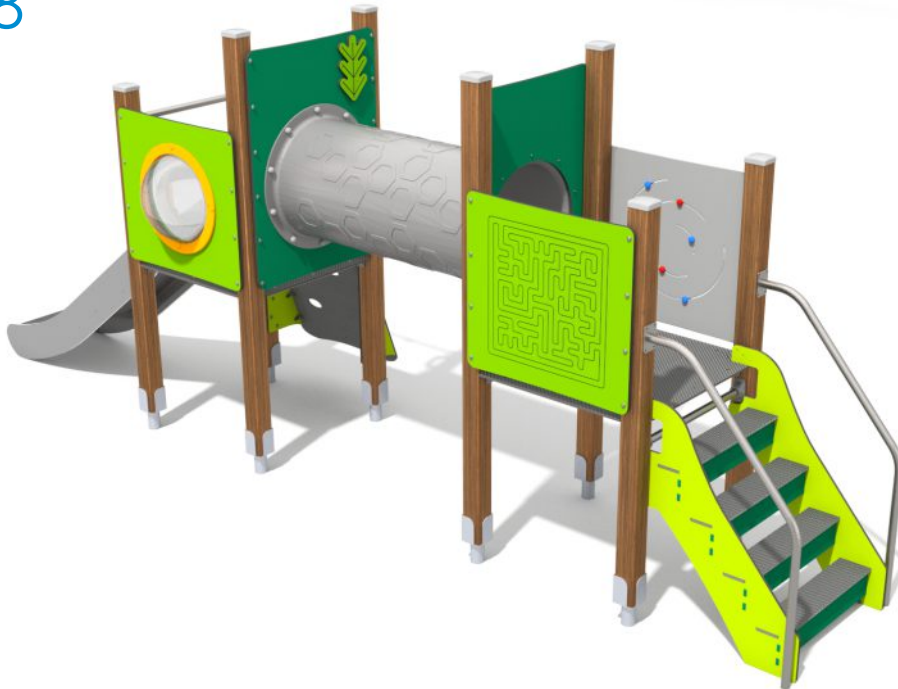

8068

FUN

SLIDING

CLIMBING

INTEGRATION

8068

PRODUCT DESCRIPTION

Dimensions: 517 x 131 cm
Impact area: 867 x 431 cm
Overall Height: 212 cm
Platform Height: 90 cm
Free Fall Height: 90 cm

Availability of spare parts: YES
Product compliant with EN 1176-1:2017: YES
Age group: 3 - 12 years

You must pay attention to the direction of the location of the slide made of stainless steel. The steel part of the slide cannot be directed to the south because it may get very hot.