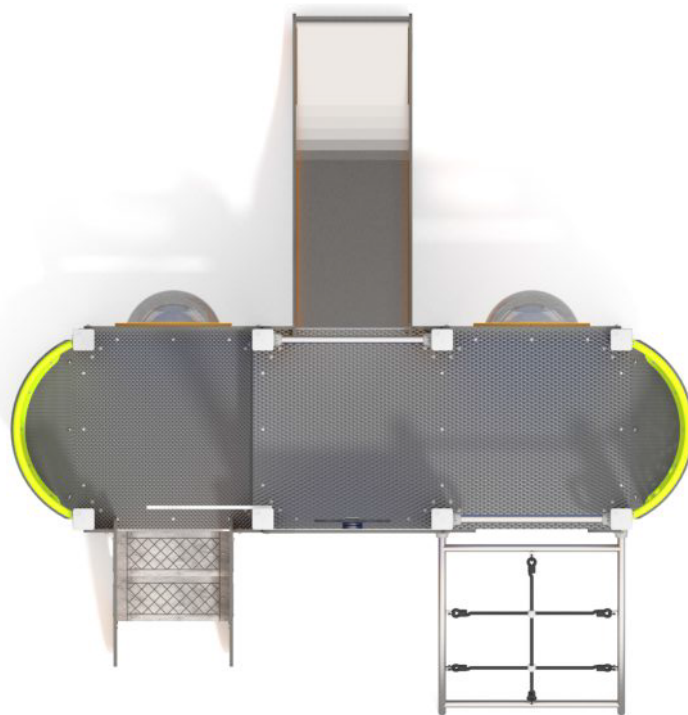

SLIDING

FUN

INTEGRATION

8061

PRODUCT DESCRIPTION

Dimensions: 305 x 313 cm
Impact area: 605 x 663 cm
Overall Height: 315 cm
Platform Height: 59, 90 cm
Free Fall Height: 90 cm

Availability of spare parts: YES
Product compliant with EN 1176-1:2017: YES
Age group: 1 - 8 years

You must pay attention to the direction of the location of the slide made of stainless steel. The steel part of the slide cannot be directed to the south because it may up (get very hot).