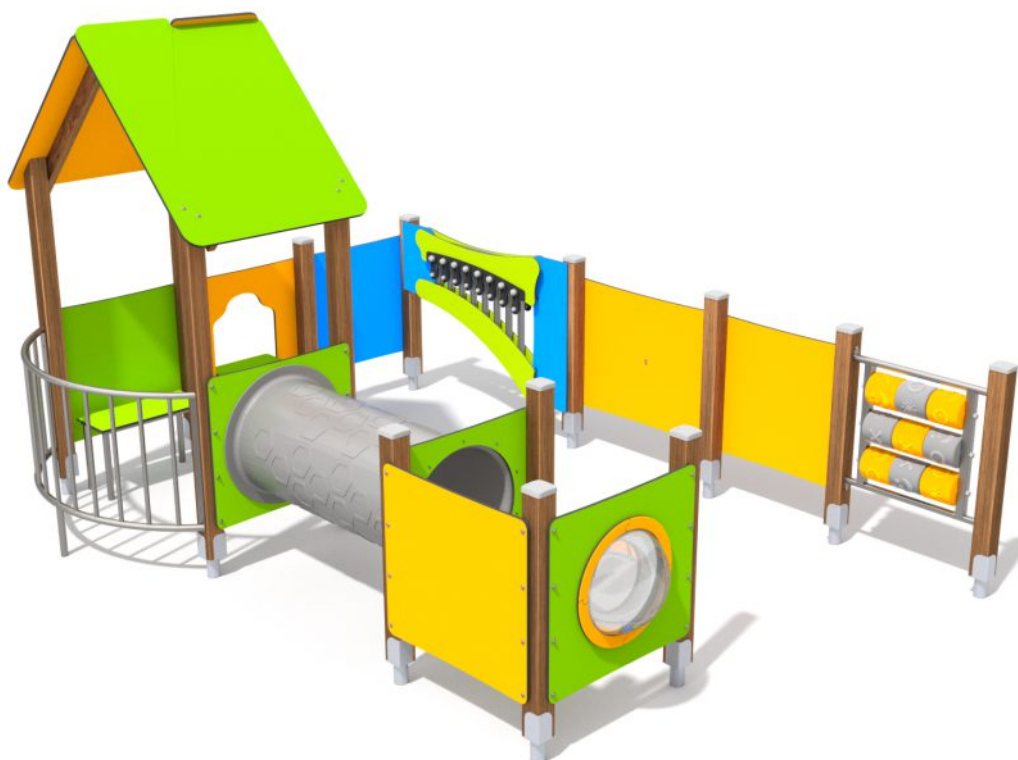

8056

FUN

INTEGRATION

8056

PRODUCT DESCRIPTION

Dimensions: 420 x 295 cm
Impact area: 720 x 595 cm
Overall Height: 250 cm
Free Fall Height: 90 cm

Availability of spare parts: YES
Product compliant with EN 1176-1:2017: YES
Age group: 1 - 8 years