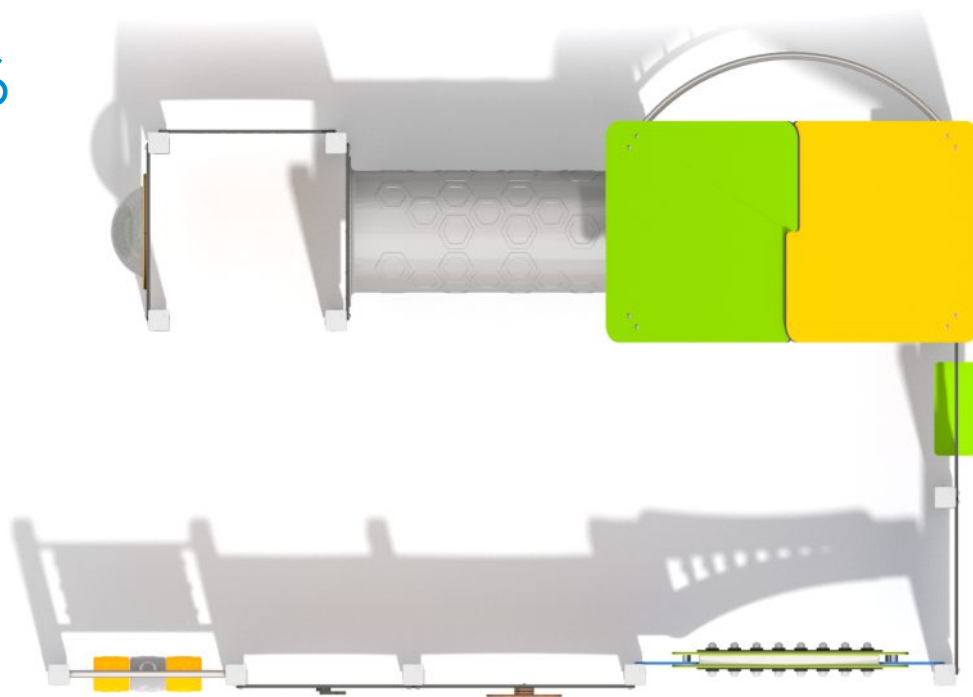

8056

FUN

INTEGRATION

8056

PRODUCT DESCRIPTION

Dimensions: 420 x 295 cm
Impact area: 720 x 595 cm
Overall Height: 250 cm
Free Fall Height: 90 cm

Availability of spare parts: YES
Product compliant with EN 1176-1:2017: YES
Age group: 1 - 8 years