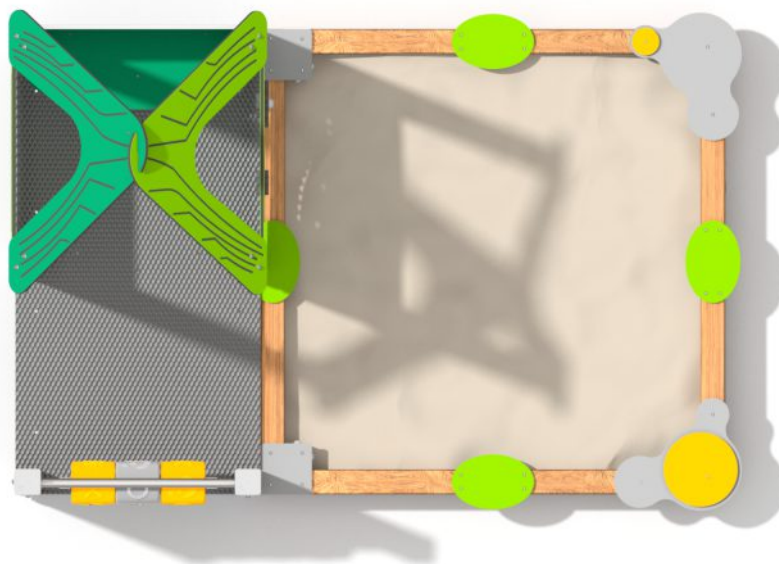

8050

FUN

INTEGRATION

8050

PRODUCT DESCRIPTION

Dimensions: 270 x 181 cm
Impact area: 570 x 482 cm
Overall Height: 261 cm
Platform Height: 30 cm
Free Fall Height: 30 cm

Availability of spare parts: YES
Product compliant with EN 1176-1:2017: YES
Age group: 1 - 8 years