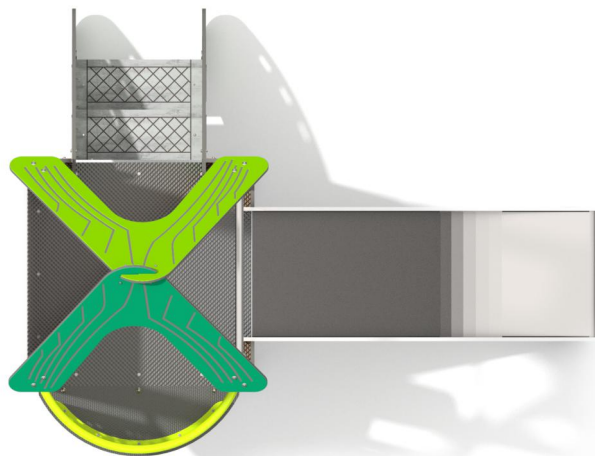

8042

SLIDING

FUN

INTEGRATION

8042

PRODUCT DESCRIPTION

Dimensions: 178 x 238 cm
Impact area: 478 x 588 cm
Total height: 301 cm
Free fall height: 90 cm

Availability of spare parts: YES
Product compliant with EN 1176-1:2017: YES
Age group: 1-8 years

You must pay attention to the direction of the location of the slide made of stainless steel. The steel part of the slide cannot be directed to the south because it may up (get very hot).