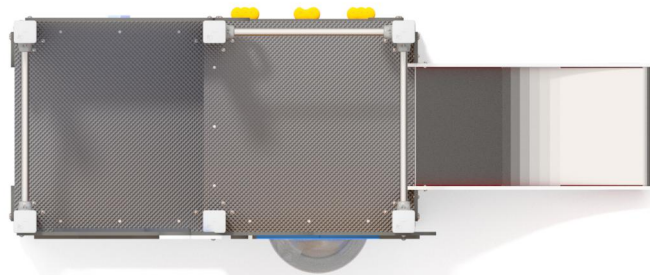

8041

CLIMBING

SLIDING

FUN

INTEGRATION

8041

## PRODUCT DESCRIPTION

Dimensions: 113 x 275 cm  
Impact area: 413 x 625 cm  
Total height: 162 cm  
Free fall height: 59 cm

Availability of spare parts: YES  
Product compliant with EN 1176-1:2017: YES  
Age group: 3-12 years

You must pay attention to the direction of the location of the slide made of stainless steel. The steel part of the slide cannot be directed to the south because it may up (get very hot).