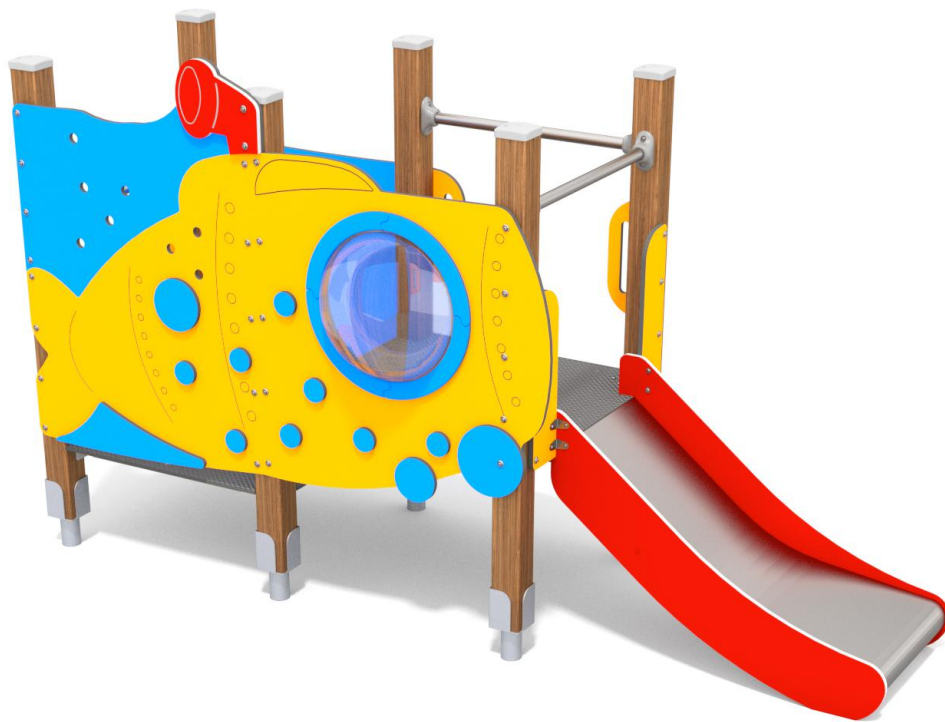

8041

CLIMBING

SLIDING

FUN

INTEGRATION

8041

## PRODUCT DESCRIPTION

Dimensions: 113 x 275 cm  
Impact area: 413 x 625 cm  
Total height: 162 cm  
Free fall height: 59 cm

Availability of spare parts: YES  
Product compliant with EN 1176-1:2017: YES  
Age group: 3-12 years

You must pay attention to the direction of the location of the slide made of stainless steel. The steel part of the slide cannot be directed to the south because it may up (get very hot).