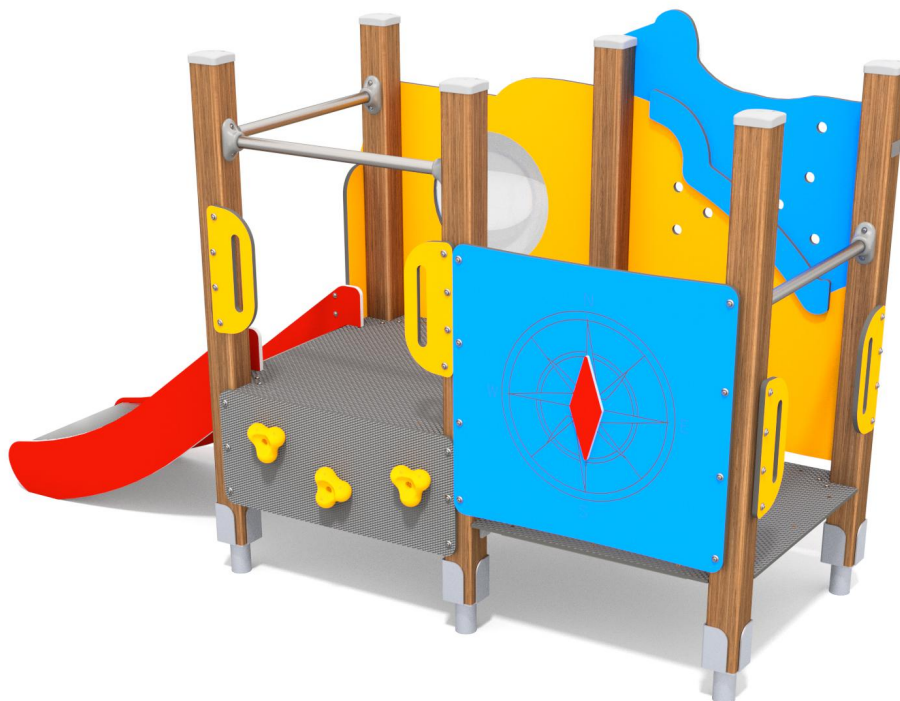

8041

CLIMBING

SLIDING

FUN

INTEGRATION

8041

## PRODUCT DESCRIPTION

Dimensions: 113 x 275 cm  
Impact area: 413 x 625 cm  
Total height: 162 cm  
Free fall height: 59 cm

Availability of spare parts: YES  
Product compliant with EN 1176-1:2017: YES  
Age group: 3-12 years

You must pay attention to the direction of the location of the slide made of stainless steel. The steel part of the slide cannot be directed to the south because it may up (get very hot).