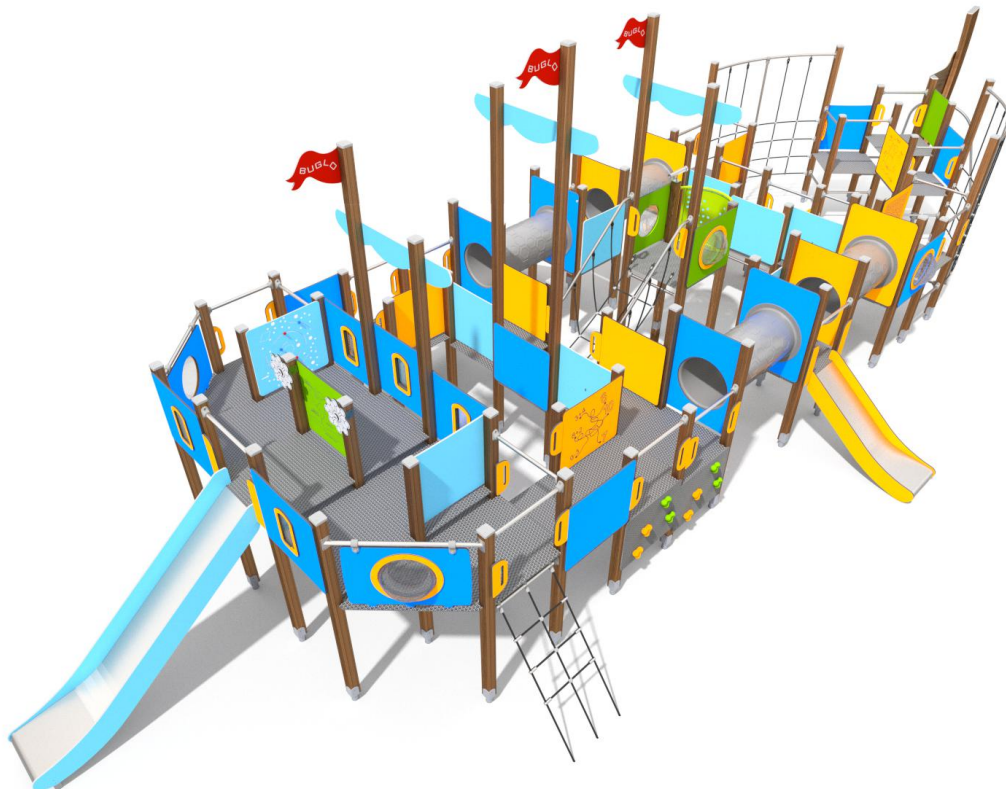

8040

CLIMBING

SLIDING

FUN

INTEGRATION

8040

PRODUCT DESCRIPTION

Dimensions: 691 x 1604 cm
Impact area: 1091 x 1954 cm
Total height: 453 cm
Free fall height: 150 cm

Availability of spare parts: YES
Product compliant with EN 1176-1:2017: YES
Age group: 3-12 years

You must pay attention to the direction of the location of the slide made of stainless steel. The steel part of the slide cannot be directed to the south because it may up (get very hot).