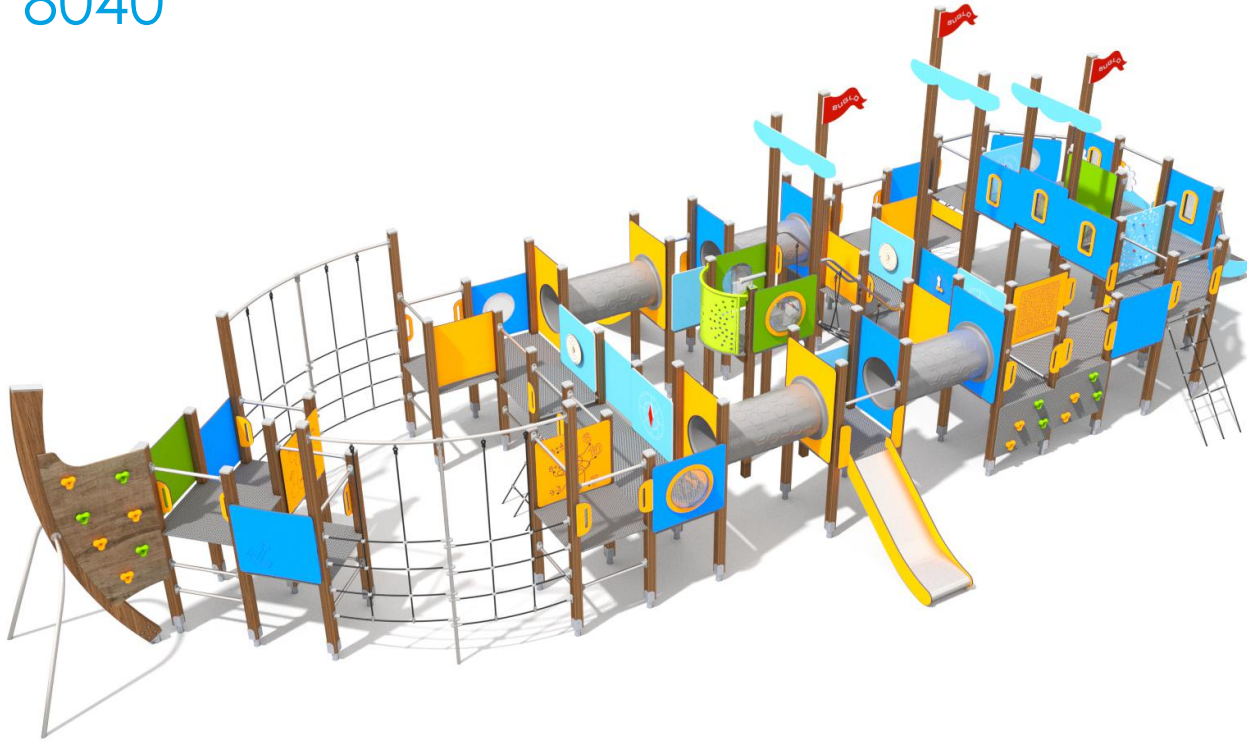

8040

CLIMBING

SLIDING

FUN

INTEGRATION

8040

PRODUCT DESCRIPTION

Dimensions: 691 x 1604 cm
Impact area: 1091 x 1954 cm
Total height: 453 cm
Free fall height: 150 cm

Availability of spare parts: YES
Product compliant with EN 1176-1:2017: YES
Age group: 3-12 years

You must pay attention to the direction of the location of the slide made of stainless steel. The steel part of the slide cannot be directed to the south because it may up (get very hot).