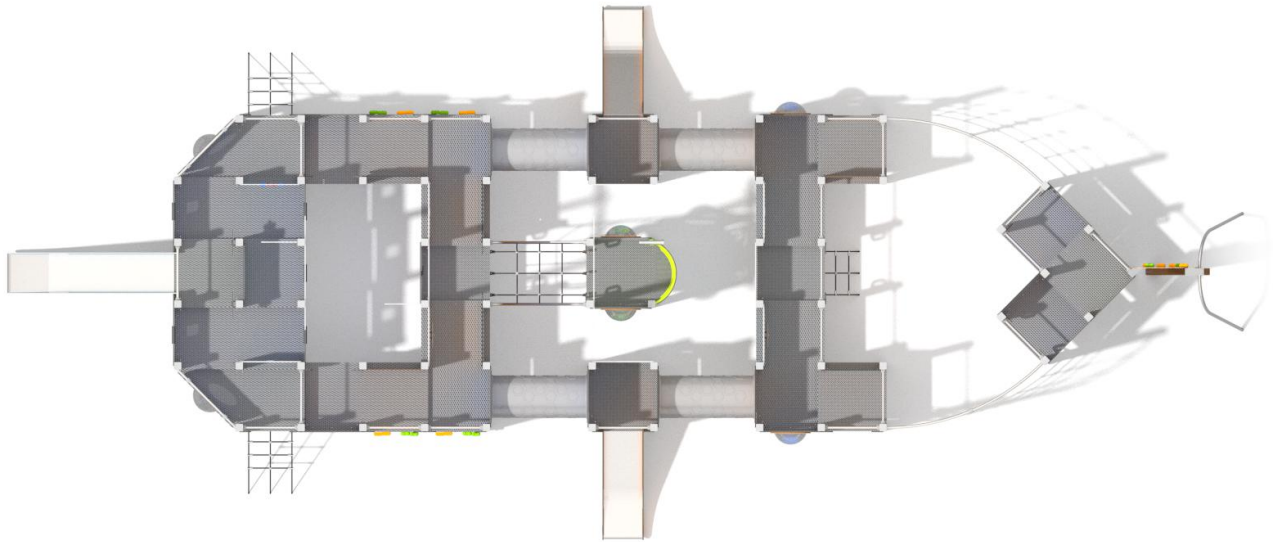

8040

CLIMBING

SLIDING

FUN

INTEGRATION

8040

PRODUCT DESCRIPTION

Dimensions: 691 x 1604 cm
Impact area: 1091 x 1954 cm
Total height: 453 cm
Free fall height: 150 cm

Availability of spare parts: YES
Product compliant with EN 1176-1:2017: YES
Age group: 3-12 years

You must pay attention to the direction of the location of the slide made of stainless steel. The steel part of the slide cannot be directed to the south because it may up (get very hot).