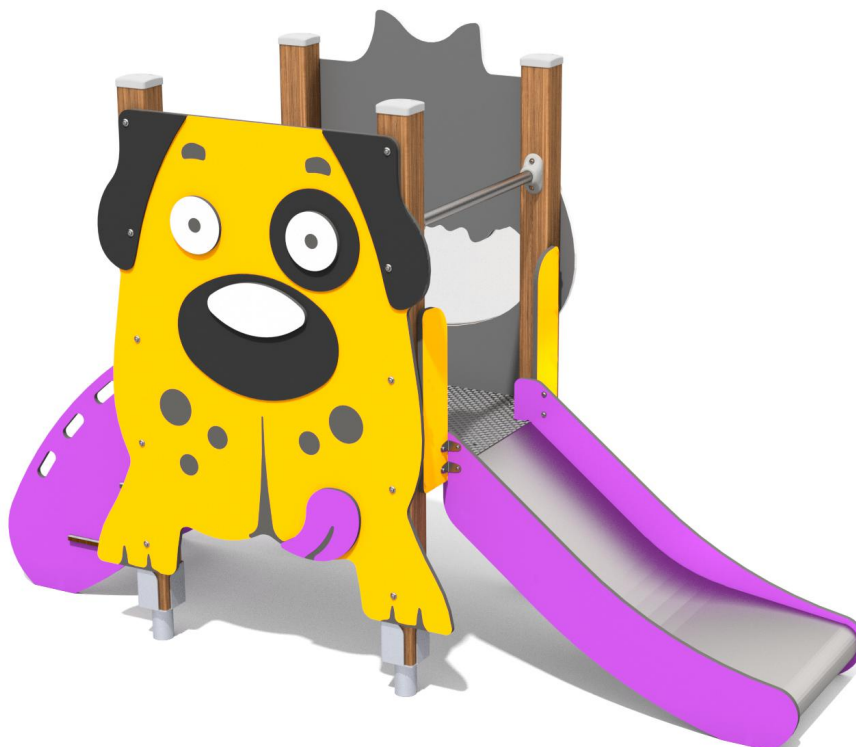

8038

SLIDING

FUN

INTEGRATION

PRODUCT DESCRIPTION

Dimensions: 253 x 95 cm
Safety zone: 603 x 395 cm
Overall height: 170 cm
Free fall height: 59 cm

Availability of spare parts: YES
Product compliant with EN 1176-1:2017: YES
Age group: 1 - 8

You must pay attention to the direction of the location of the slide made of stainless steel. The steel part of the slide cannot be directed to the south because it may up (get very hot).