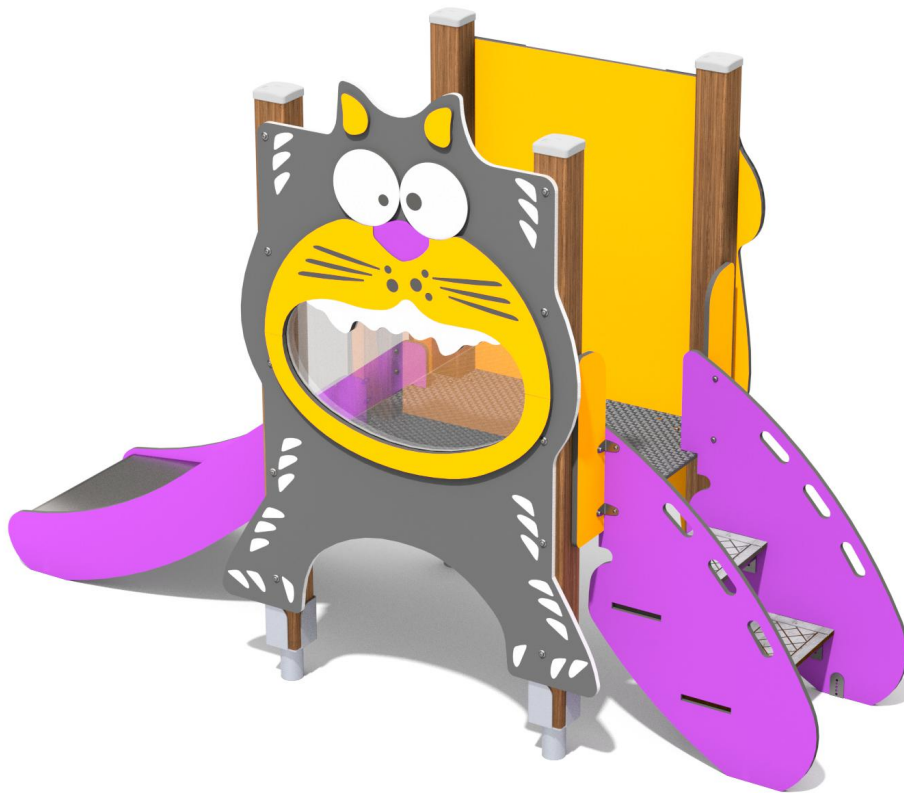

8038

SLIDING

FUN

INTEGRATION

PRODUCT DESCRIPTION

Dimensions: 253 x 95 cm
Safety zone: 603 x 395 cm
Overall height: 170 cm
Free fall height: 59 cm

Availability of spare parts: YES
Product compliant with EN 1176-1:2017: YES
Age group: 1 - 8

You must pay attention to the direction of the location of the slide made of stainless steel. The steel part of the slide cannot be directed to the south because it may up (get very hot).