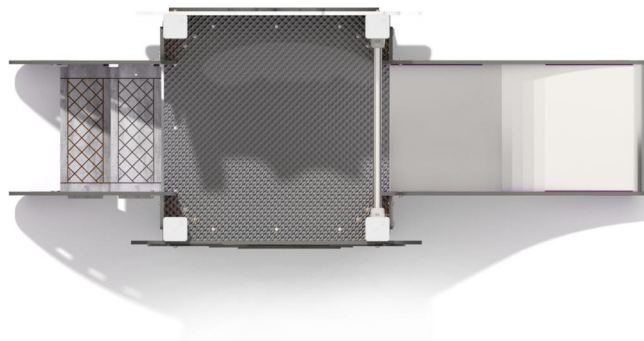

8038

SLIDING

FUN

INTEGRATION

PRODUCT DESCRIPTION

Dimensions: 253 x 95 cm
Safety zone: 603 x 395 cm
Overall height: 170 cm
Free fall height: 59 cm

Availability of spare parts: YES
Product compliant with EN 1176-1:2017: YES
Age group: 1 - 8

You must pay attention to the direction of the location of the slide made of stainless steel. The steel part of the slide cannot be directed to the south because it may up (get very hot).