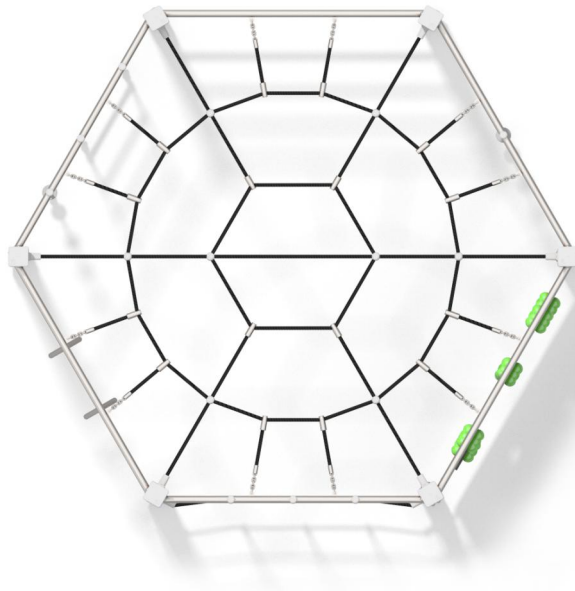

8028

CLIMBING

FUN

INTEGRATION

8028

PRODUCT DESCRIPTION

Dimensions: 245 x 280 cm
Impact area: 545 x 580 cm
Total height: 160 cm
Free fall height: 150 cm

Availability of spare parts: YES
Product compliant with EN 1176-1:2017: YES
Age group: 3-12 years