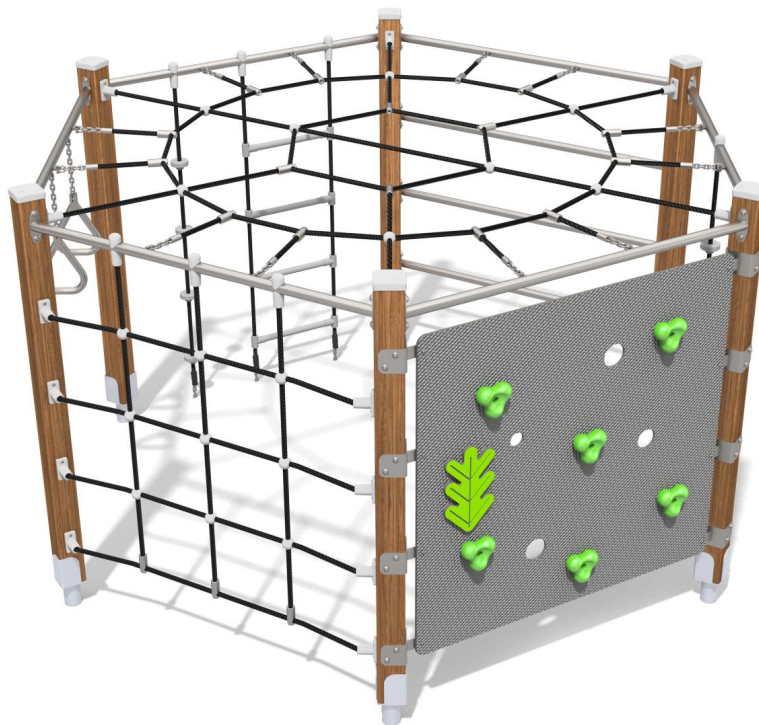

8028

CLIMBING

FUN

INTEGRATION

8028

PRODUCT DESCRIPTION

Dimensions: 245 x 280 cm
Impact area: 545 x 580 cm
Total height: 160 cm
Free fall height: 150 cm

Availability of spare parts: YES
Product compliant with EN 1176-1:2017: YES
Age group: 3-12 years